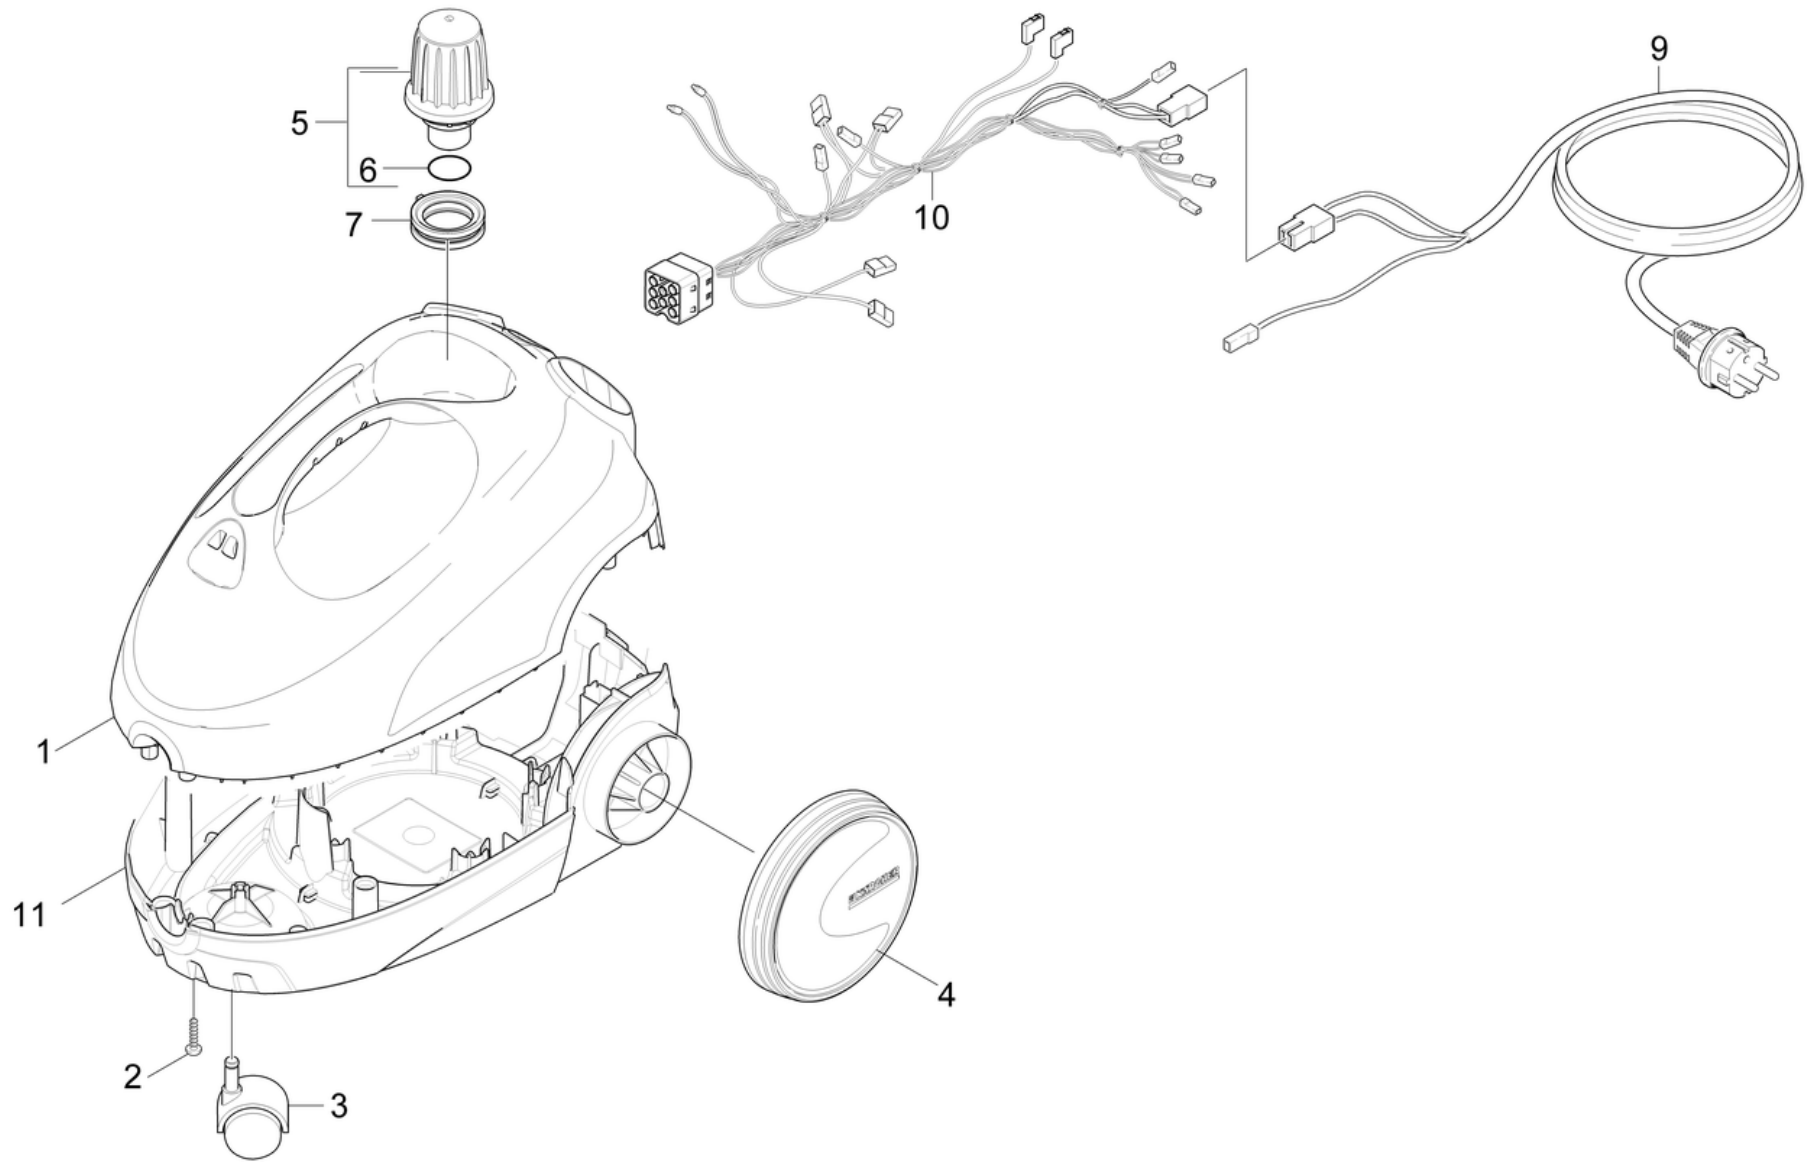

10 Housing

Home and Garden \ Steamer \ SC 2 *GB \ Spare parts list SC 2 *GB \ Housing

10 Housing

Home and Garden \ Steamer \ SC 2 *GB \ Spare parts list SC 2 *GB \ Housing

POS	Article no.	Description	Quantity	Unit
10	4.039-183.0	Cable set SC 1.020 *EU	1.000	ST
9	6.649-799.0	Cable with plug *GB 4m	1.000	ST
3	6.435-857.0	Castor	1.000	ST
11	5.512-022.0	Housing bottom part Floortool r-r	1.000	ST
4	4.515-307.0	Impeller kit replacement	1.000	ST
6	6.363-468.0	O-Ring seal EPDM 22x3	1.000	ST
5	4.590-105.0	Safety lock complete replacement	1.000	ST
2	7.303-108.0	Screw 5x20 -10.9-R2R (In6Rd)	6.000	ST
7	5.363-635.0	Seal	1.000	ST
1	4.512-083.0	Upper housing complete replacement SC 2	1.000	ST