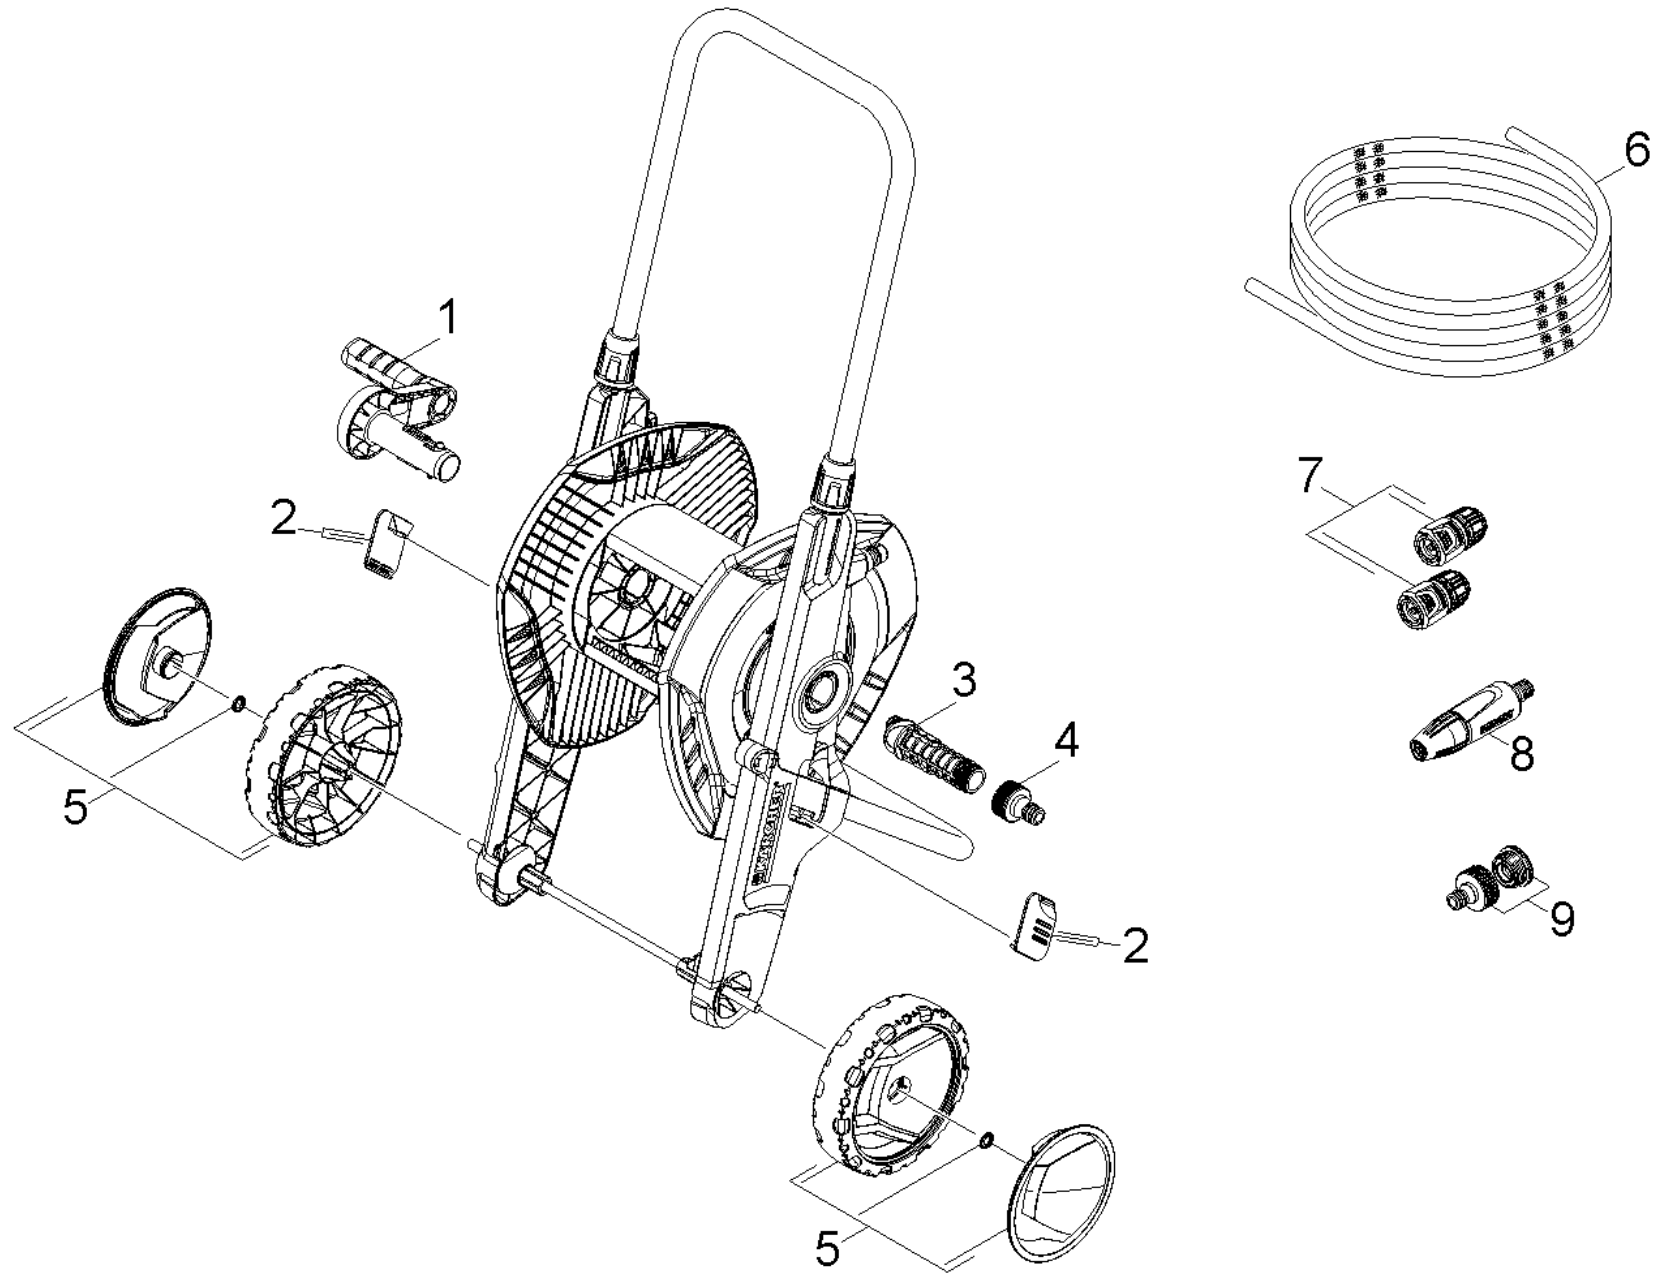

10 Individual parts

Home and Garden \ Watering systems \ Hose trolley HT 3.400 \ Spare parts list hose trolley good \ Individual parts

10 Individual parts

Home and Garden \ Watering systems \ Hose trolley HT 3.400 \ Spare parts list hose trolley good \ Individual parts

KÄRCHER

POS	Article no.	Description	Quantity	Unit	Remark
1	4.645-324.0	Crank complete	1.000	ST	
7	2.645-176.0	Hose coupling set 1/2", 5/8" OPP	1.000	ST	
6	2.645-138.0	Hose PrimoFlex 1/2" -20m	1.000	ST	1/2"-20m
6	2.645-140.0	Hose PrimoFlex 5/8" -25m	1.000	ST	5/8"-25m
4	5.645-334.0	Nipple closed	1.000	ST	
8	2.645-177.0	Nozzle Plus	1.000	ST	
2	4.645-353.0	SNAPPER FOR REPLACEMENT	1.000	ST	
9	2.645-006.0	Tap adaptor with reducer G3/4	1.000	ST	
3	4.645-333.0	WATER PIPE CPL.	1.000	ST	
5	4.645-351.0	Wheel set for replacement	1.000	ST	