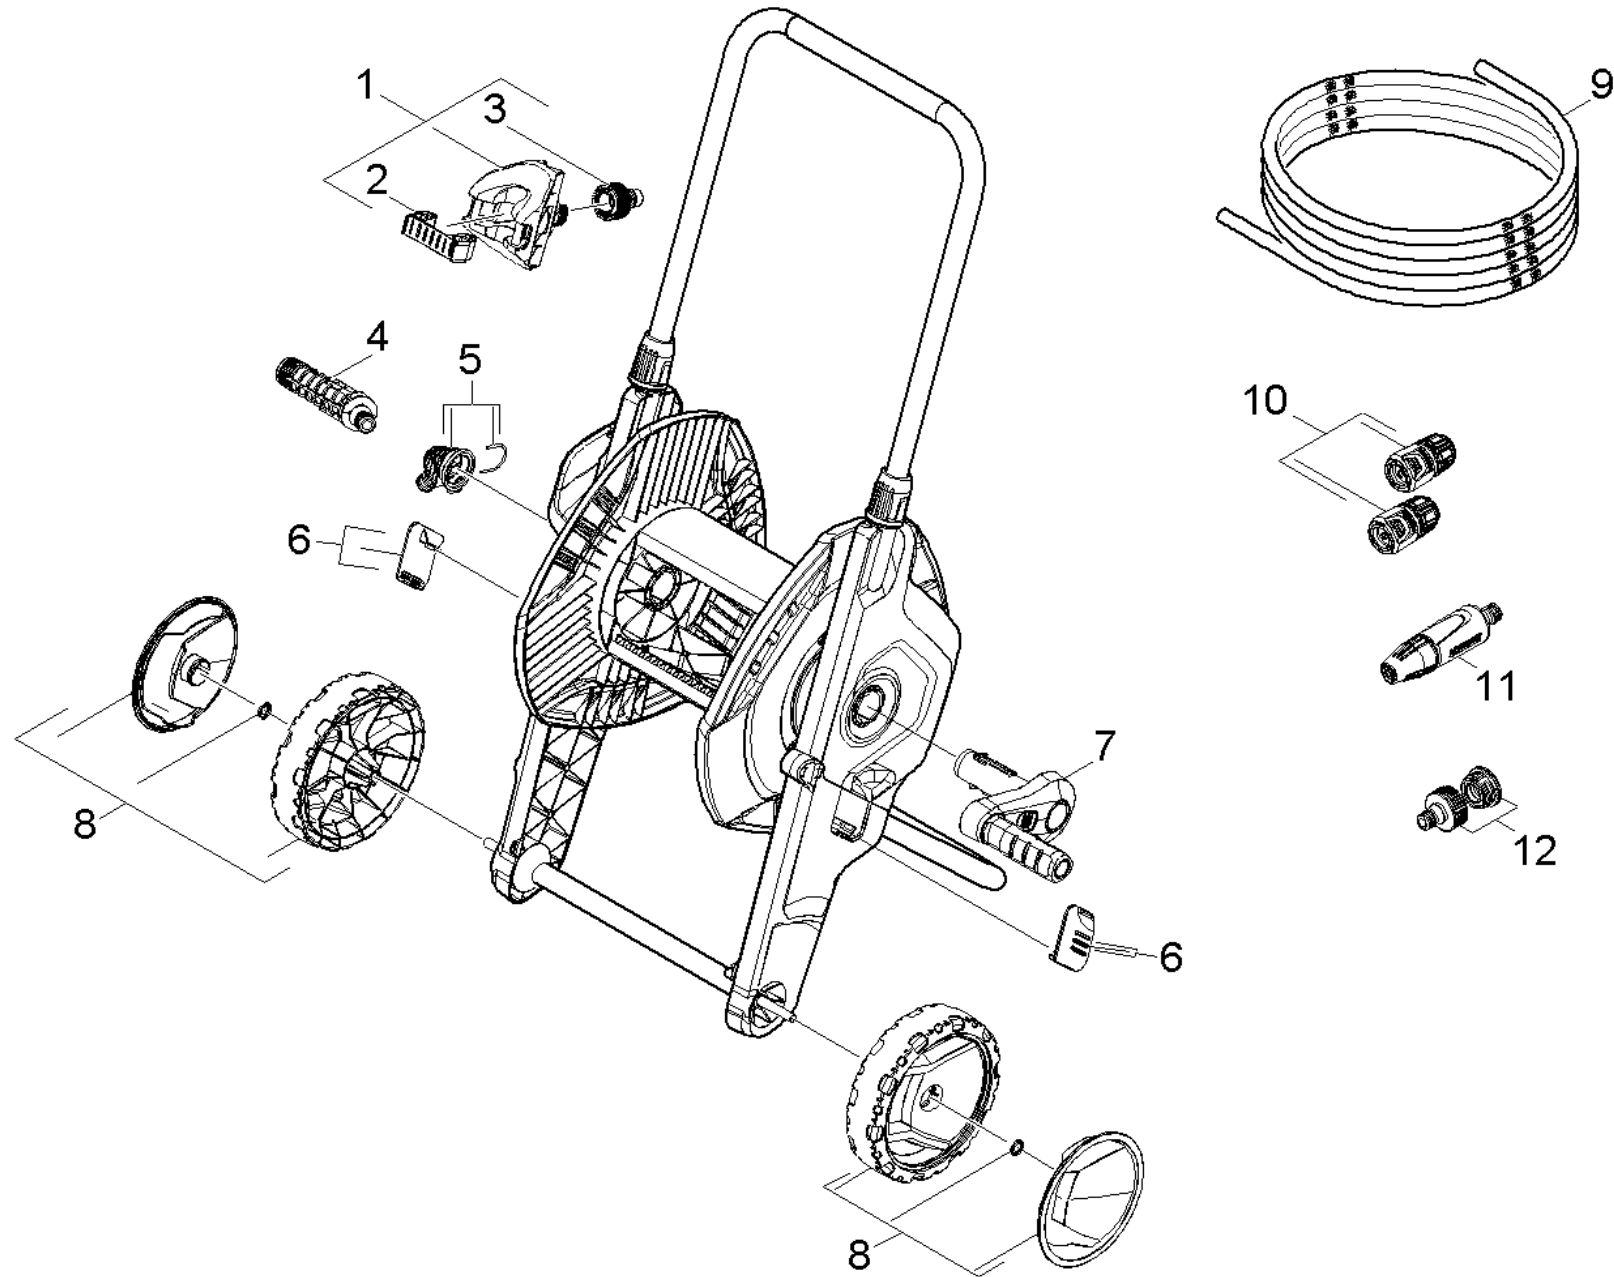

10 Individual parts

Home and Garden \ Watering systems \ Hose trolley HT 4.500 \ Spare parts list hose trolley better \ Individual parts

10 Individual parts

Home and Garden \ Watering systems \ Hose trolley HT 4.500 \ Spare parts list hose trolley better \ Individual parts

KÄRCHER

POS	Article no.	Description	Quantity	Unit	Remark
2	5.645-506.0	Accessories holder	1.000	ST	
1	4.645-355.0	Accessories holder complete for replacem	1.000	ST	
7	4.645-324.0	Crank complete	1.000	ST	
10	2.645-176.0	Hose coupling set 1/2", 5/8" OPP	1.000	ST	
9	2.645-138.0	Hose PrimoFlex 1/2" -20m	1.000	ST	1/2"-20m
9	6.645-712.0	Hose PrimoFlex 1/2" -40m	1.000	ST	1/2"-40m
9	2.645-140.0	Hose PrimoFlex 5/8" -25m	1.000	ST	5/8"-25m
3	5.645-334.0	Nipple closed	1.000	ST	
11	2.645-177.0	Nozzle Plus	1.000	ST	
6	4.645-353.0	SNAPPER FOR REPLACEMENT	1.000	ST	
5	4.645-354.0	TAP ADAPTER ANGLED FOR REPLACEMENT	1.000	ST	
12	2.645-006.0	Tap adaptor with reducer G3/4	1.000	ST	
4	4.645-336.0	WATER PIPE CPL. BETTER	1.000	ST	
8	4.645-351.0	Wheel set for replacement	1.000	ST	