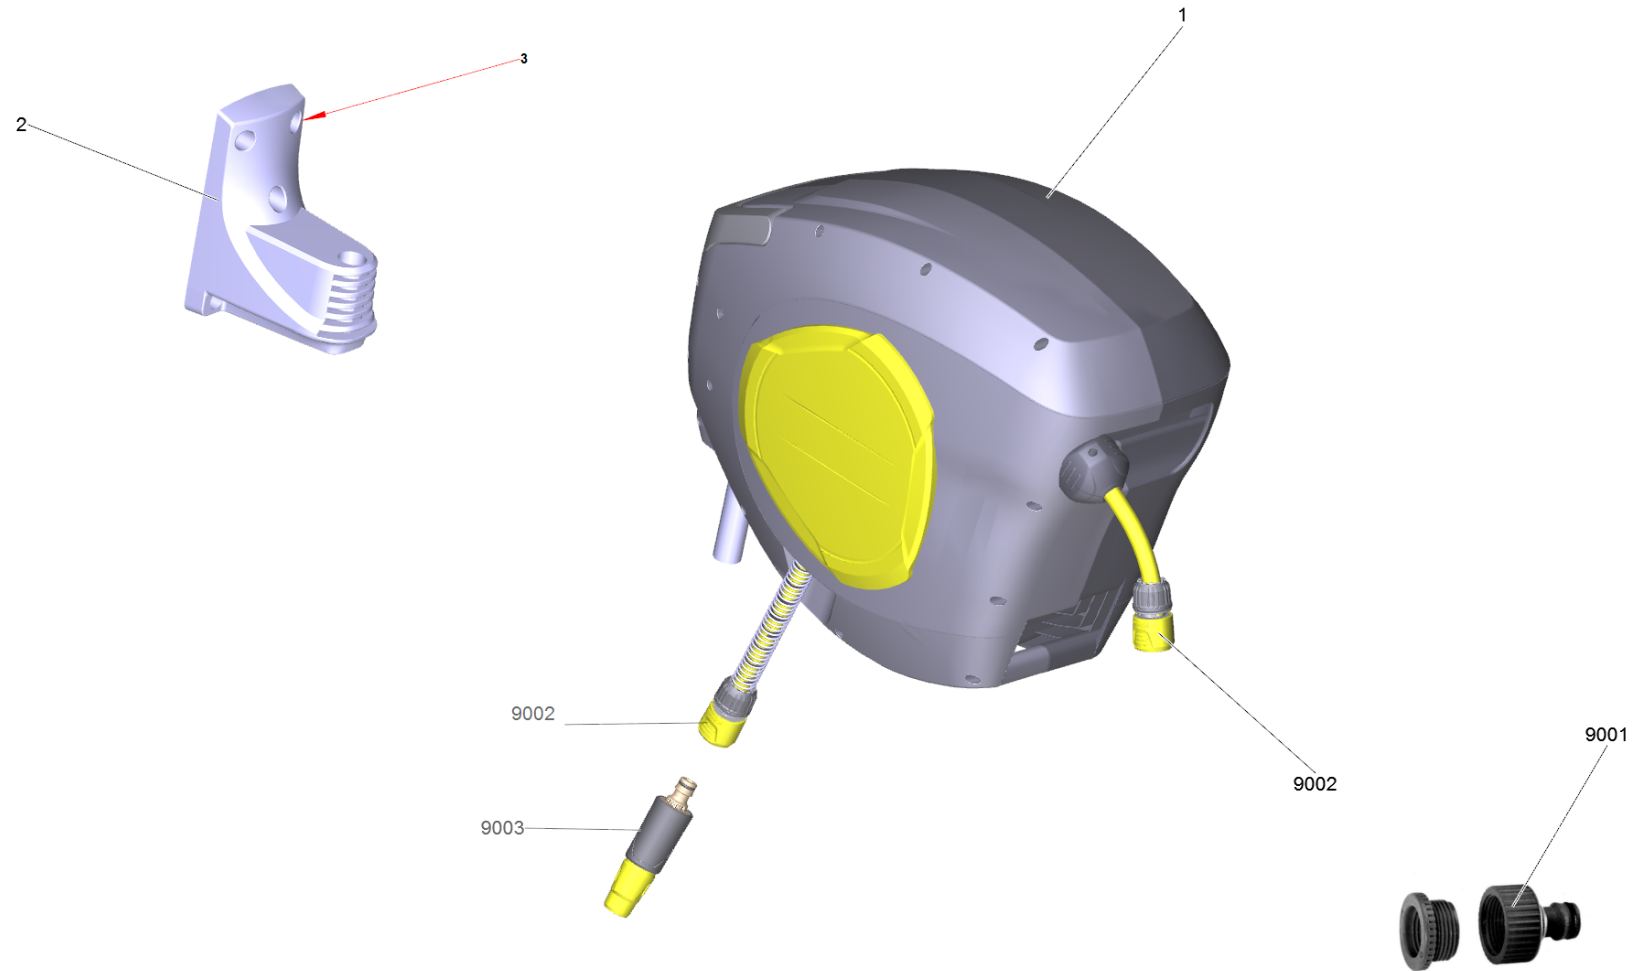

# Spare parts list Autoreel CR 5.220 (5.973-439.0)

Home and Garden \ Watering systems \ COMPACT REEL CR 5.220 AUTOMATIC \ Spare parts list Autoreel CR 5.220

## Spare parts list Autoreel CR 5.220 (5.973-439.0)

Home and Garden \ Watering systems \ COMPACT REEL CR 5.220 AUTOMATIC \ Spare parts list Autoreel CR 5.220

POS	Article no.	Description	Quantity	Unit
1		Autoreel CR 5.220	1.000	ST
9002	2.645-176.0	Hose coupling set 1/2", 5/8" OPP	1.000	ST
9003	2.645-272.0	NOZZLE WITH TAG	1.000	ST
3	6.645-573.0	Screws set	1.000	ST
9001	2.645-006.0	Tap adaptor with reducer G3/4	1.000	ST
2	6.645-790.0	WALL FIXATION	1.000	ST