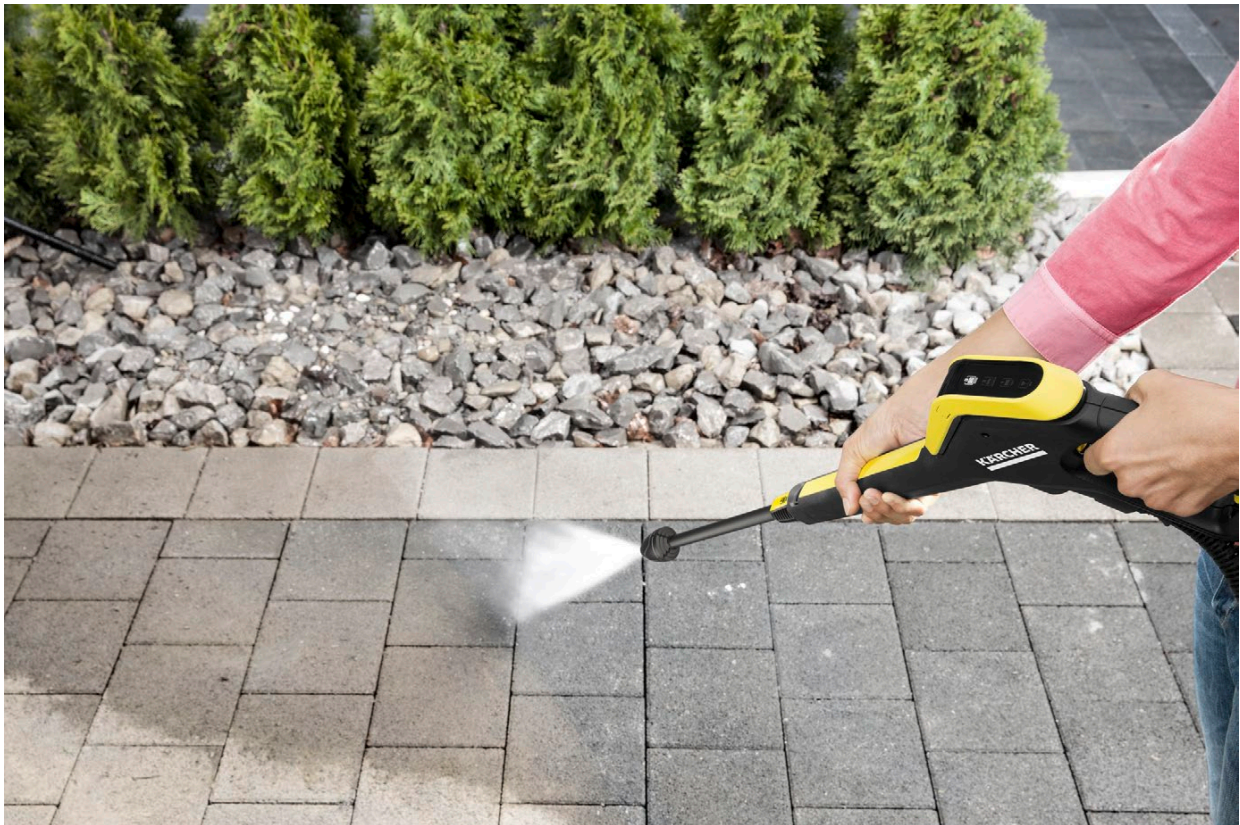

K 4 Full Control Home

- Full Control Trigger Gun with pressure setting display
- Maximum stability thanks to low centre of gravity, hose guide and a larger base
- Highly efficient water-cooled motor

Technical data

Order Number	1.324-005.0	
EAN code	4054278130750	
Pressure	bar / MPa	20-130 / 2-13
Flow rate	l/h	420
Max. water feed temperature	°C	max. 40
Power rating	kW	1,8
Weight without accessories	kg	11,4
Dimensions (L x W x H)	mm	0
Current type	V / Hz	230 / 50

Equipment

Home kit	T350 Patio Cleaner, 1 L 3-in-1 Stone and Facade Detergent	Integrated water filter	■
High-pressure gun	G 145 Q Full Control	Adapter garden hose A3/4"	■
Vario Power spray lance	■		
Dirt Blaster spray lance	■		
High-pressure hose	m	6	
Telescopic handle	■		
Water-cooled motor	■		
Soft bag	■		
Quick Connect on machine	■		
Detergent application via	Plug and Clean system		

■ Included in delivery.