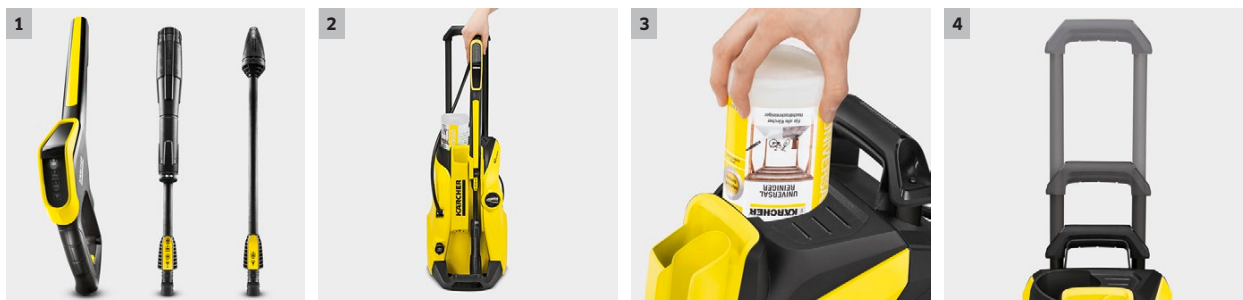

## K 4 Full Control Home

The K 4 Full Control home is the perfect partner for cleaning your patio or decking. The handy home kit comes with a T350 and a 1L bottle of stone detergent.

MISSING  
PIC-  
TURE: D:\  
IM0027641

### 1 Full Control trigger gun and spray lances

- Gives you direct feedback as to the pressure setting you are on, ensuring you get the right pressure setting for the surface you are trying to clean.
- The pressure can be regulated by twisting the Vario Power spray lance until the desired level is shown.

## K 4 Full Control Home

- Full Control Trigger Gun with pressure setting display
- Maximum stability thanks to low centre of gravity, hose guide and a larger base
- Highly efficient water-cooled motor