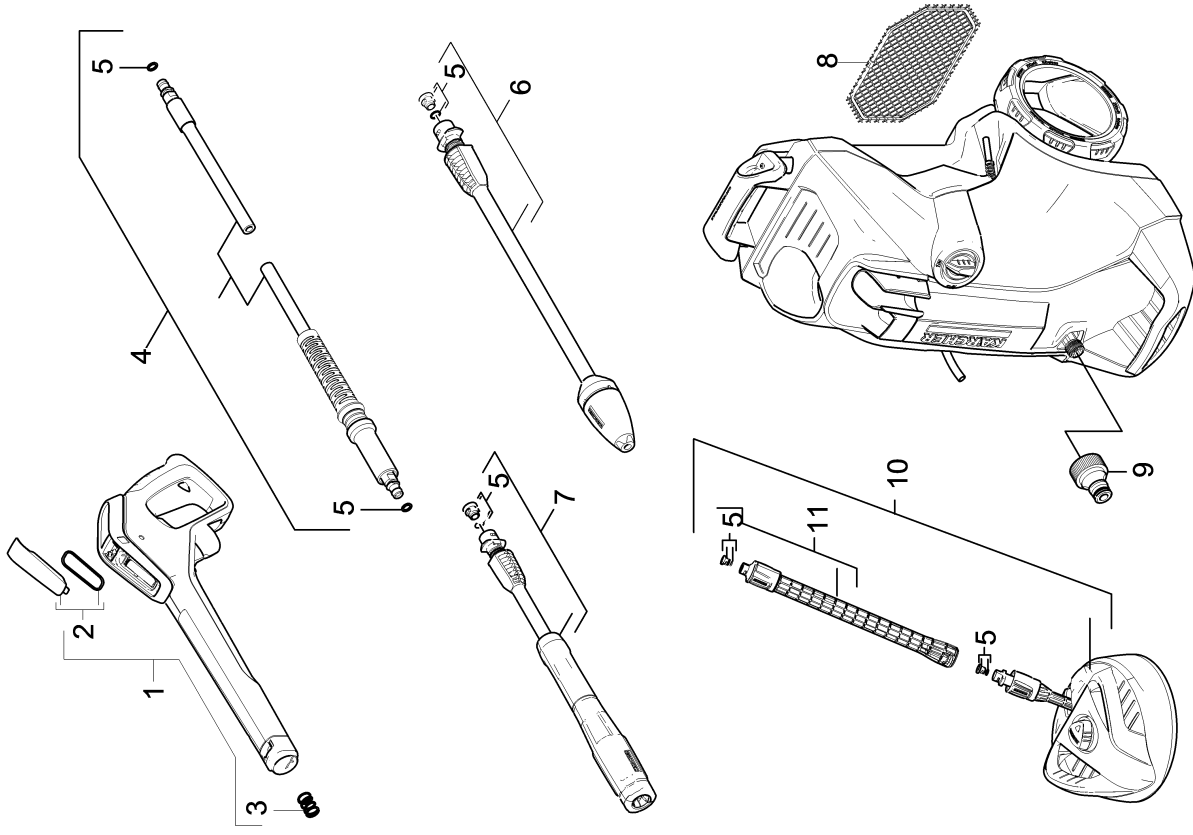

210 Short spare parts list (1.324-005.3)

Home and Garden \ High pressure cleaner cold water \ Electric motor \ K 4 \ K 4 Full Control Home *GB \ Short spare parts list

KÄRCHER

210 Short spare parts list (1.324-005.3)

Home and Garden \ High pressure cleaner cold water \ Electric motor \ K 4 \ K 4 Full Control Home *GB \ Short spare parts list

POS	Article no.	Description	Quantity	Unit
1	2.885-478.0	Spare part set G 145 Q Full Control	1.000	ST
2	2.885-470.0	Spare part set cover battery	1.000	ST
3	5.332-464.0	Pressure spring	1.000	ST
4	2.641-721.0	H 9 Q high pressure hose Quick Connect	1.000	ST
5	2.640-729.0	O-Ring seal set	6.000	ST
6	2.642-728.0	Dirt blaster Middle verpackt	1.000	ST
7	2.642-725.0	VPS middle packaged	1.000	ST
8	9.002-435.0	Accessory net	1.000	ST
9	6.465-031.0	Connection 3/4	1.000	ST
10	2.643-252.0	T 350 T-Racer Surface Cleaner	1.000	ST
11	2.643-240.0	Single-step jet pipe extension	1.000	ST