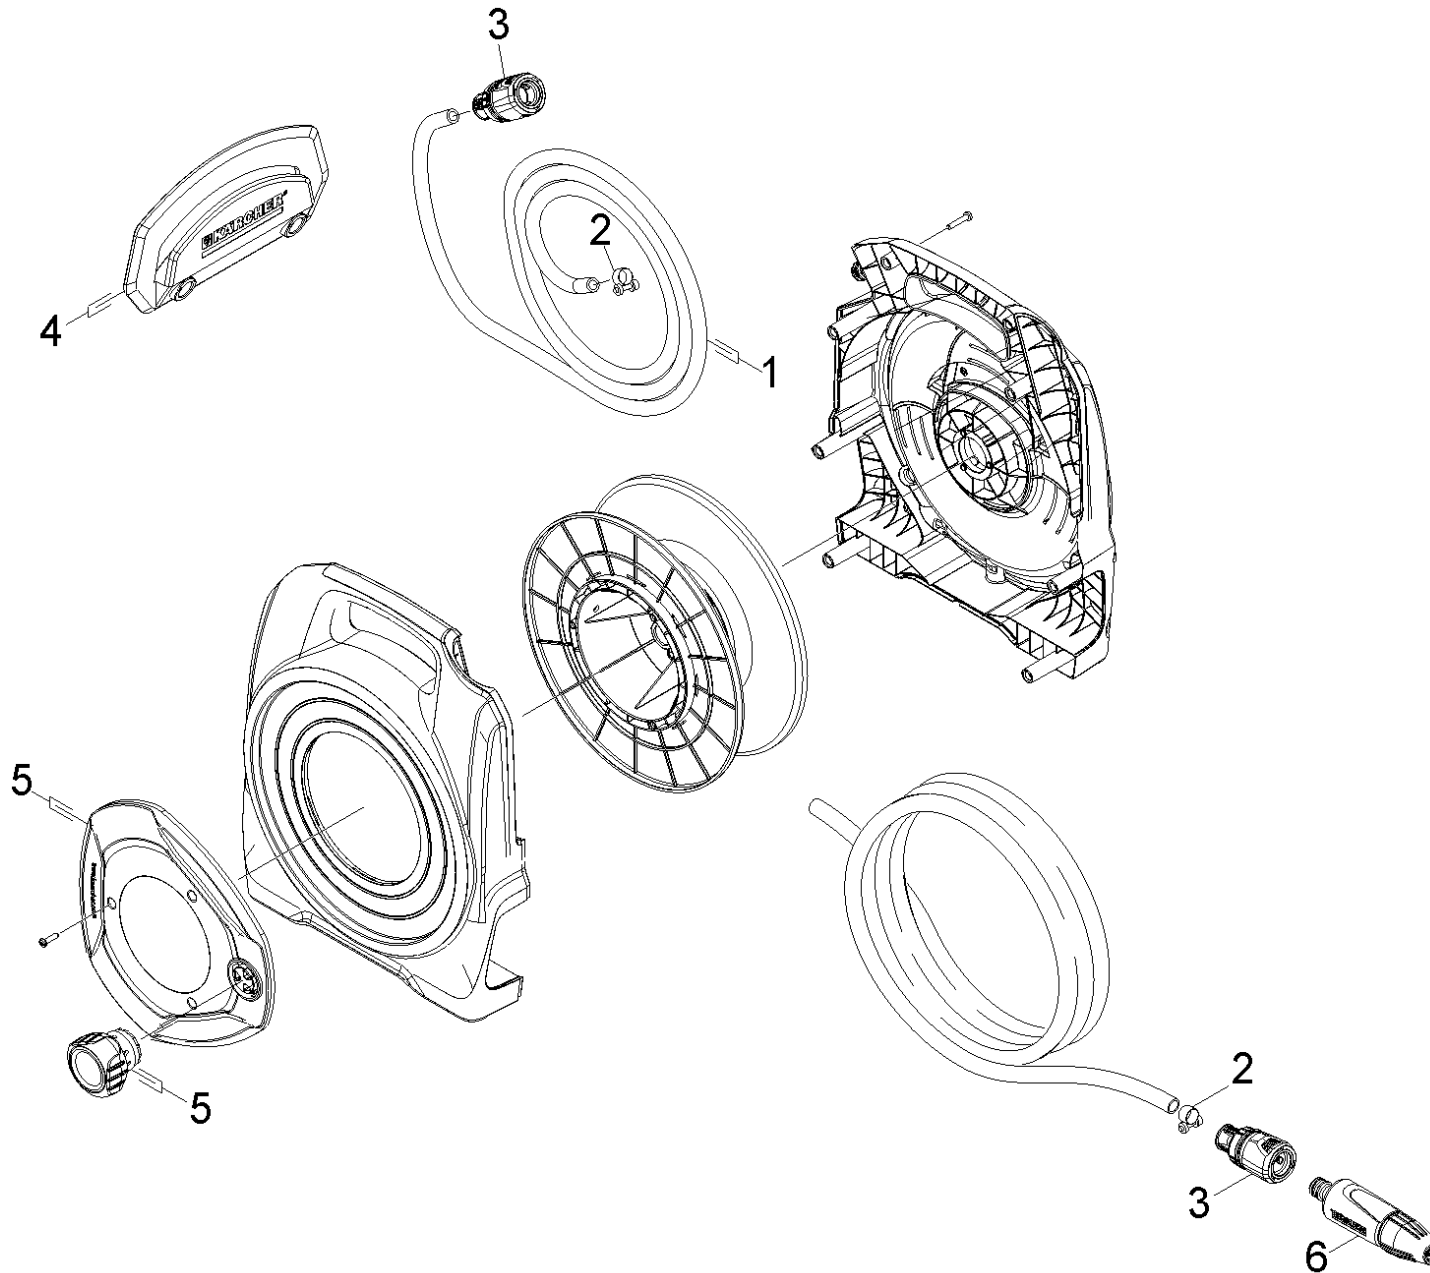

10 Individual parts

Home and Garden \ Watering systems \ Compact Reel CR 3.110 Balcony \ Spare parts list Compact Reel CR 3.110 B \ Individual parts

10 Individual parts

Home and Garden \ Watering systems \ Compact Reel CR 3.110 Balcony \ Spare parts list Compact Reel CR 3.110 B \ Individual parts

POS	Article no.	Description	Quantity	Unit
5	4.645-438.0	Crank and washer for replacement	1.000	ST
2	6.389-506.0	Hose clip - 13/ 9	2.000	ZST
3	4.645-360.0	Hose coupling spiral hose Aquastop	2.000	ST
1	4.645-266.0	Hose for replacement 5/6" - 2.15m	1.000	ST
6	2.645-177.0	Nozzle Plus	1.000	ST
4	5.645-640.0	Wall fastening	1.000	ST