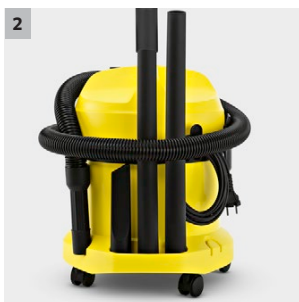

1 Newly developed floor nozzle

2 Practical cable and accessory storage

- Space-saving, safe and easy-to-reach storage of suction hose, connection cable and accessories.