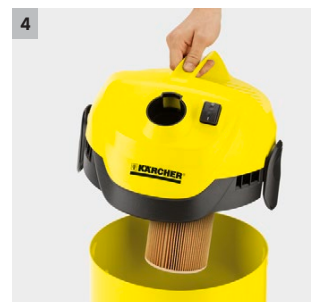

## WD 2

Robust, compact and powerful; these are just a few words to describe Kärcher's WD 2 vacuum cleaner. From unblocking sinks to picking up dirt, the WD 2 can be used throughout the home.

**1 Newly developed floor nozzle**

**3 „Pull & Push“ locking system**

- For easy container opening and closing.

**4 Ergonomically shaped carrying handle**

- Enables convenient transport of the device.