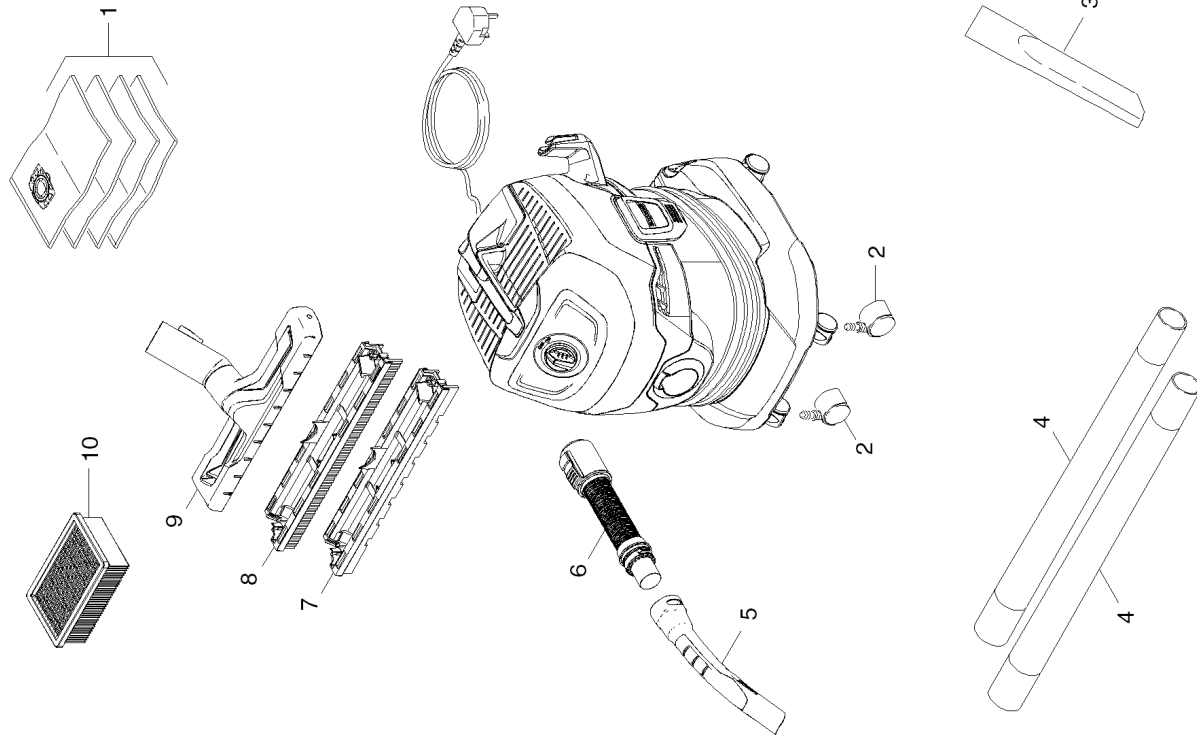

## Short spare parts list (1.348-153.3)

Home and Garden \ Vacuum cleaner \ Wet-/Dry vacuum cleanerwet \ WD 4 Premium \*GB \ Short spare parts list

# KÄRCHER

# KÄRCHER

POS	Article no.	Description	Quantity	Unit
1	2.863-006.0	Filter bags-fleece set packaged 4x	1.000	ST
2	6.435-353.0	Castor D 42	4.000	ST
3	6.900-385.0	Crevice nozzle DN35	1.000	ST
4	2.863-148.0	Suction tube DN35	2.000	ST
5	2.863-012.0	Hand grip suction hose	1.000	ST
6	4.441-067.0	Suction hose complete for replacement	1.000	ST
7	4.629-015.0	Insert dry floor nozzle packaged	1.000	ST
8	4.629-014.0	Insert wet floor nozzle packaged	1.000	ST
9	4.629-013.0	Floor tool clip packaged	1.000	ST
10	2.863-005.0	Flat-pleated filter packaged WD 4/5/6	1.000	ST