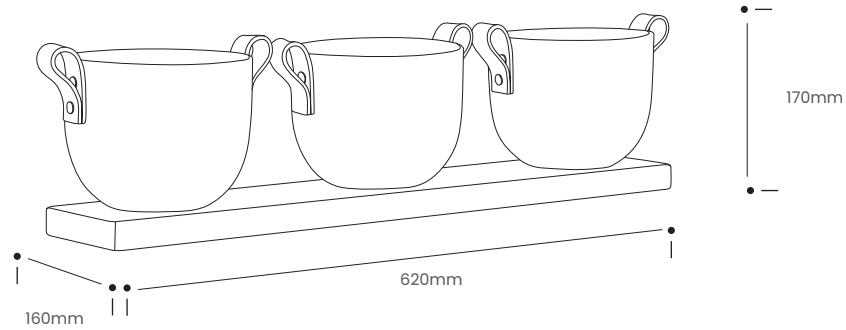

MAEN POT TRIO

Product Specification

Tom Raffield

Maen Pot Trio

Three striking Maen Pots stand proud on a sustainably sourced oak wood plinth provides stability and function. Each removeable, earthenware pot features two ergonomically placed leather handles and is finished with brass detailed screws for a modern aesthetic. Perfectly positioned within kitchens, hallways or on windowsills, each Maen Pot features a smooth, waterproof internal glaze which makes it perfect for cultivating garden herbs, or growing houseplants.

Product Type : Accessories	SKU	Wood types	Dimensions L x W x H (mm)		Weight (kg)	
			Unboxed	Boxed	Unboxed	Boxed
Maen Pot Trio	TR-GR-MAEN-POT-TRIO	Oak	620 x 160 x 170	-	3.24	-
Materials	Oak	Earthenware	Leather	Other materials		
					Brass Chicago Screws	
Finish	Finished with a blend of natural wax oils to give a protective, hardwearing and beautiful finish.					
Care information	<ul style="list-style-type: none"> Finish: The blend of natural oils can take up to four weeks to harden fully. Because of this, particular care should be taken in the first few weeks after delivery before cleaning, see below. Care: Solid wood may expand and shrink with differences in temperature and humidity so take care not to place your furniture directly next to anywhere with excessive changes in temperature such as radiators and windows. Cleaning: To clean on a regular basis wipe the surface with a damp cloth before removing any moisture with a dry cloth. Wipe off anything that will stain straight away, eg red wine, balsamic vinegar, oil, tea, coffee, alcohol, etc. In the event of severe spillages and stains the surface can be lightly re-sanded and re-oiled - please talk to us or a professional furniture restorer before doing so. 					
Additional information	<ul style="list-style-type: none"> Product care instructions included. 					