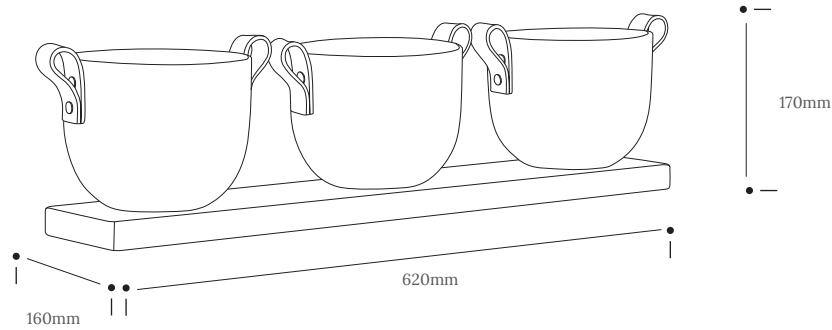

MAEN POT TRIO

Product Specification

Tom Raffield

Maen Pot Trio

Three striking Maen Pots stand proud on a sustainably sourced oak wood plinth provides stability and function. Each removeable, earthenware pot features two ergonomically placed leather handles and is finished with brass detailed screws for a modern aesthetic. Perfectly positioned within kitchens, hallways or on windowsills, each Maen Pot features a smooth, waterproof internal glaze which makes it perfect for cultivating garden herbs, or growing houseplants.

Product Type : Accessories	SKU	Wood types	Dimensions L x W x H (mm)		Weight (kg)	
			Unboxed	Boxed	Unboxed	Boxed
Maen Pot Trio	TR-GR-MAEN-POT-TRIO	Oak	620 x 160 x 170	-	3.24	-
Materials	Oak	Earthenware	Leather	Other materials Brass Chicago Screws		
Finish	Finished with a blend of natural wax oils to give a protective, hardwearing and beautiful finish.					
Care information	<ul style="list-style-type: none"> Finish: The blend of natural oils can take up to four weeks to harden fully. Because of this, particular care should be taken in the first few weeks after delivery before cleaning, see below. Care: Solid wood may expand and shrink with differences in temperature and humidity so take care not to place your furniture directly next to anywhere with excessive changes in temperature such as radiators and windows. Cleaning: To clean on a regular basis wipe the surface with a damp cloth before removing any moisture with a dry cloth. Wipe off anything that will stain straight away, eg red wine, balsamic vinegar, oil, tea, coffee, alcohol, etc. In the event of severe spillages and stains the surface can be lightly re-sanded and re-oiled - please talk to us or a professional furniture restorer before doing so. 					
Additional information	<ul style="list-style-type: none"> Product care instructions included. 					