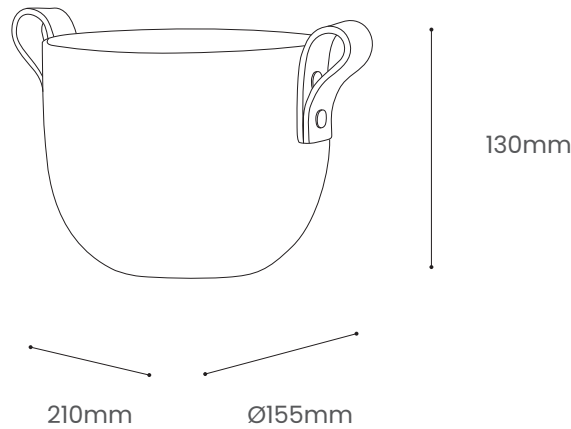

MAEN POT

Product Specification

Tom Raffield

Maen Pot

Understated yet playful, the Maen Pot's multifunctional design provides an endless array of uses. The tactile, earthenware ceramic bowl featuring two looping, tan leather handles can be utilised in a wide array of interiors from living spaces to kitchens and bathrooms. Complete with a smooth, waterproof internal glaze this useful accessory can be used as a plant pot for growing herbs or house-plants, starting window side seedlings or as a storage pot for everyday essentials.

Product Type : Accessories	SKU	Wood types	Dimensions L x W x H (mm)		Weight (kg)		
			Unboxed	Boxed	Unboxed	Boxed	
Maen Pot	TR-GR-MAEN-POT	-	210x Ø155 x 130	-	0.67	-	
Materials	Earthenware	Leather				Other materials	
						Brass Chicago Screws	
Finish	Engobe Glaze						
Additional information	<ul style="list-style-type: none"> Product care instructions included. 						