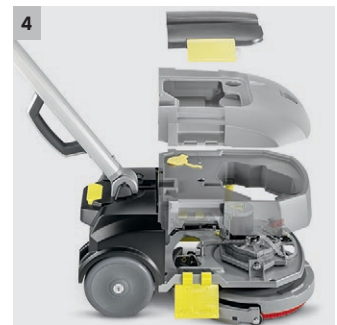

BD 30/4 C Bp

Flexible application, ultra compact shape, weighs only 20 kg: the battery-operated BD 30/4 C Bp Pack scrubber drier for quick cleaning of surfaces of up to 300 m².

1 Powerful lithium-ion battery, including

3 Curved squeegee

- Reliable suction of water, even in tight curves.
- Backward suction also possible, if needed.

4 Consistently high-quality components and materials

- Lock and chassis made of high-quality aluminium.
- Robust, durable quality.

BD 30/4 C Bp

- Lithium-ion battery
- Curved squeegee
- With disc brush

Technical data

Order No.	1.783-233.0	
EAN code	4054278227160	
Working width, brush	mm	280
Working width, vacuum	mm	325
Motor rating	W	240
Battery capacity	Ah	5,2
Battery voltage	V	36,5
Fresh / waste water tank	l	3 / 4
Brush rotation speed	rpm	150
Max. area performance	m ² /h	900
Weight	kg	20
Dimensions (L x W x H)	mm	555 × 375 × 1050