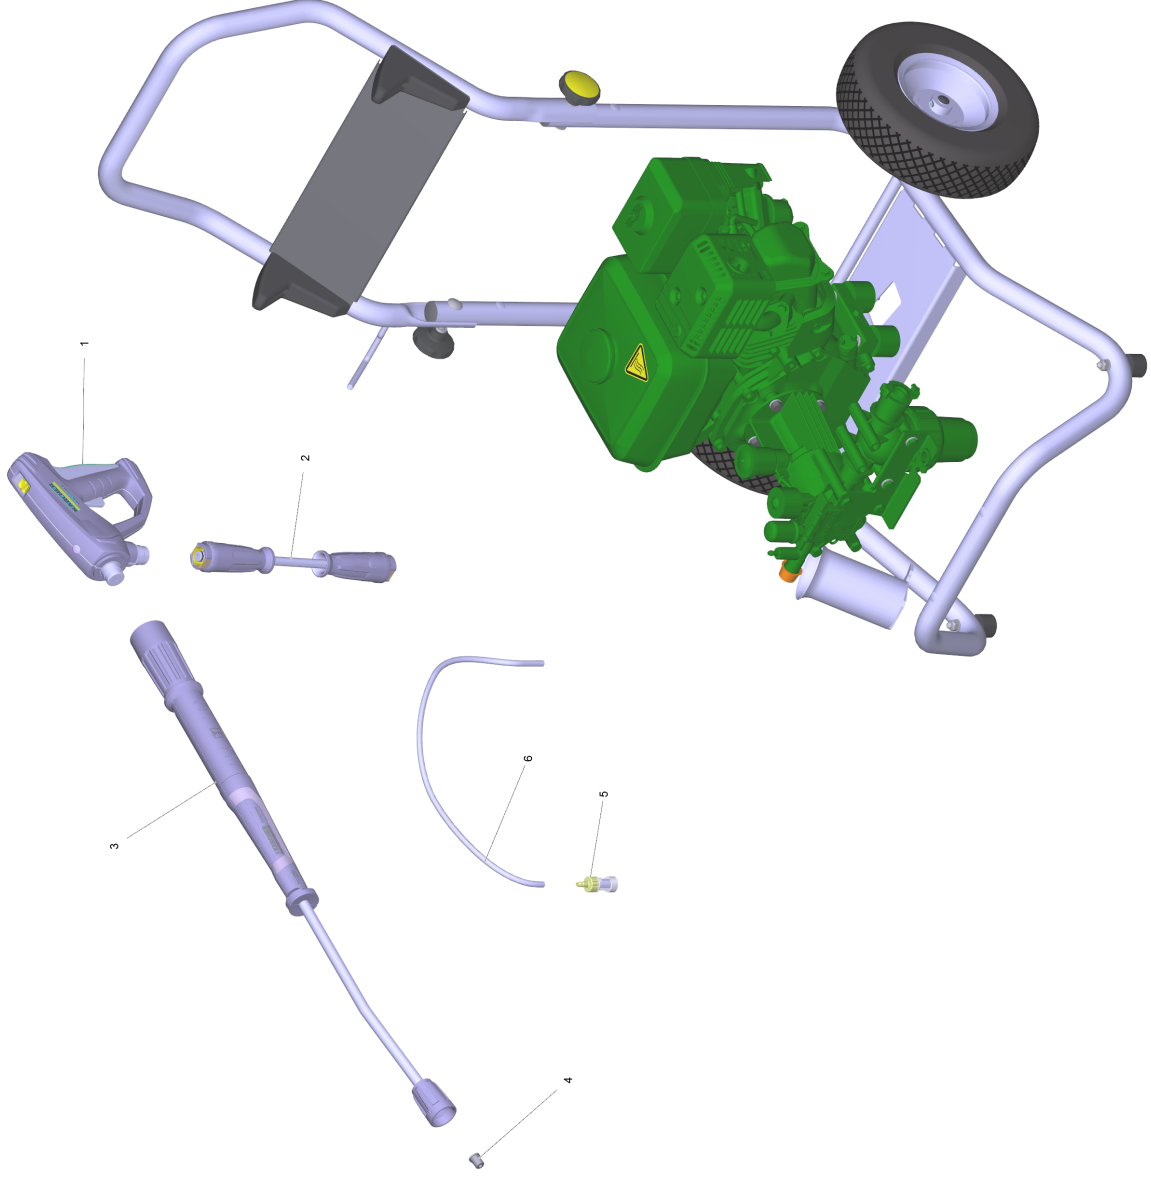

Short spare parts list (1.187-903.3)

Professional \ High pressure cleaner cold water \ Combustion engine \ HD 7/15 G *EU \ Short spare parts list

KÄRCHER

Short spare parts list (1.187-903.3)

Professional \ High pressure cleaner cold water \ Combustion engine \ HD 7/15 G *EU \ Short spare parts list

KÄRCHER

POS	Article no.	Description	Quantity	Unit	Foot note text
1	4.118-005.0	EASY!Force Advanced	1.000	ST	
2	6.110-034.0	Hose assembly TR DN6 25MPa 10m	1.000	ST	
3	4.112-006.0	Jet pipe TR 840 mm	1.000	ST	
4	2.113-020.0	Nozzle chemical TR 25250	1.000	ST	BRASS CONSTRUCTION
4	2.113-006.0	Power nozzle TR 25038	1.000	ST	
5	4.862-225.0	Filter chemistry regulation	1.000	ST	
6	6.388-216.0	Hose DN 5	1.000	M	