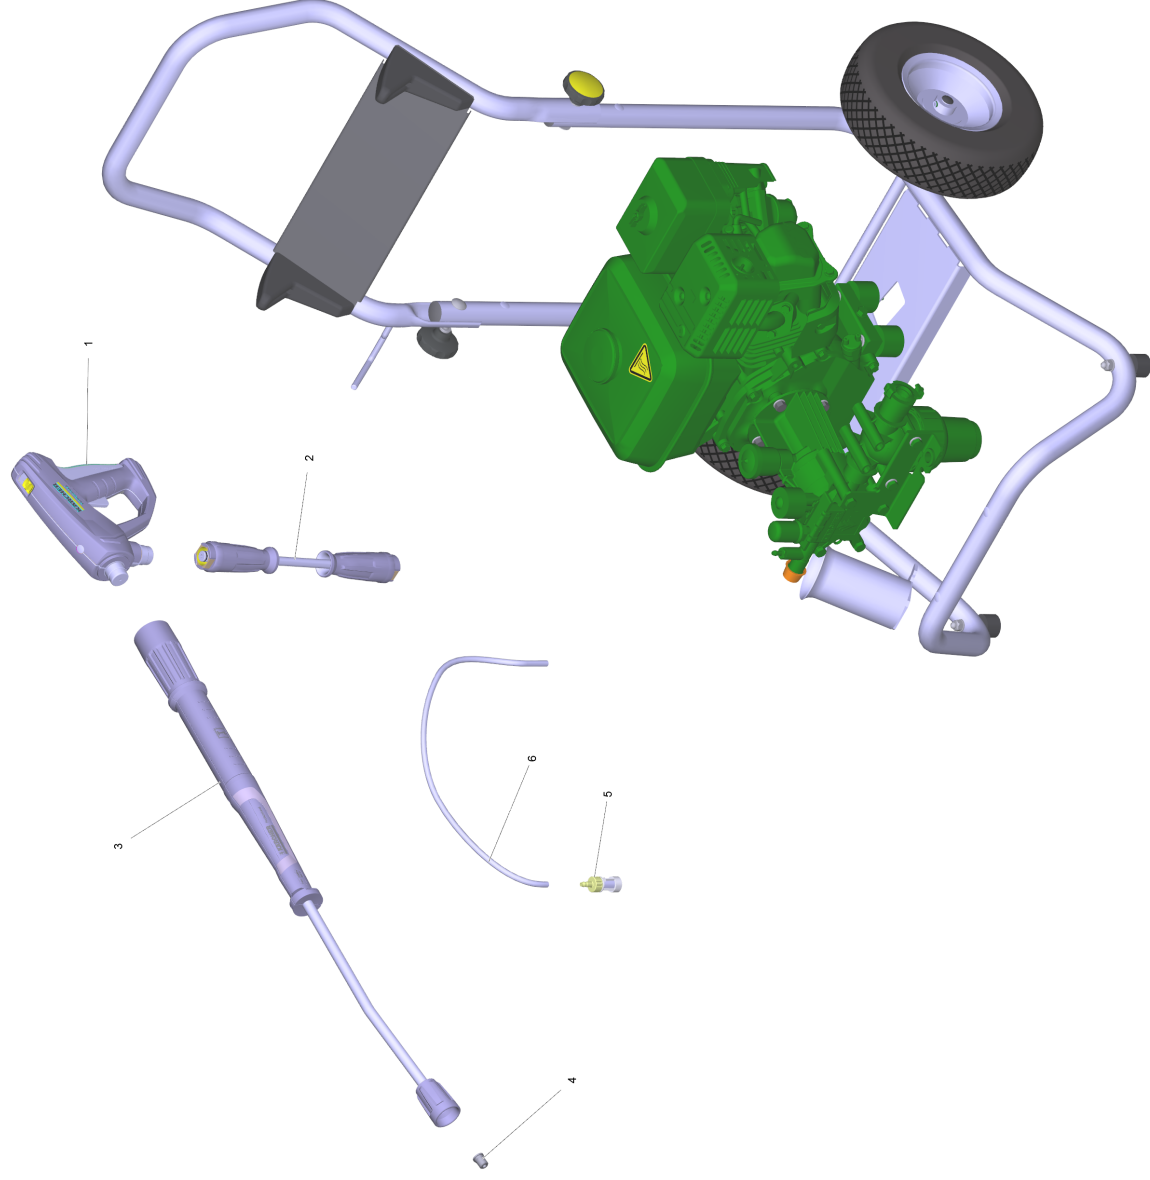

Short spare parts list (1.187-907.3)

Professional \ High pressure cleaner cold water \ Combustion engine \ HD 9/23 De*EU \ Short spare parts list

KÄRCHER

Short spare parts list (1.187-907.3)

Professional \ High pressure cleaner cold water \ Combustion engine \ HD 9/23 De*EU \ Short spare parts list

POS	Article no.	Description	Quantity	Unit	Foot note text
1	4.118-005.0	EASY!Force Advanced	1.000	ST	
2	6.110-033.0	Hose assembly TR DN8 31,5MPa 15m	1.000	ST	
3	4.112-000.0	Jet pipe TR 1050 mm	1.000	ST	
4	2.113-020.0	Nozzle chemical TR 25250	1.000	ST	BRASS CONSTRUCTION
4	2.113-010.0	Power nozzle TR 25048	1.000	ST	
5	5.731-609.0	Filter with weight	1.000	ST	
6	6.388-216.0	Hose DN 5	1.000	M	