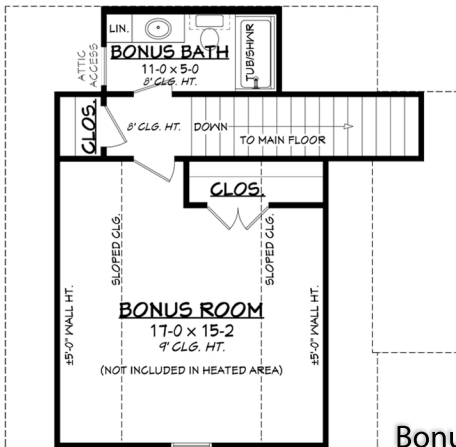

Designing Homes
HOUSE PLAN ZONE
 Building Relationships

Floor Plan

Bonus Floor Plan

Charleston House Plan

1448

- 1448 Sq Ft.
- 1.5 Stories
- 2 Bedrooms
- 69-0 Width
- 2 Bathrooms
- 48-6 Depth

Phone: 601.336.3254 sales@hpzplans.com

<https://hpzplans.com/products/charleston-house-plan>