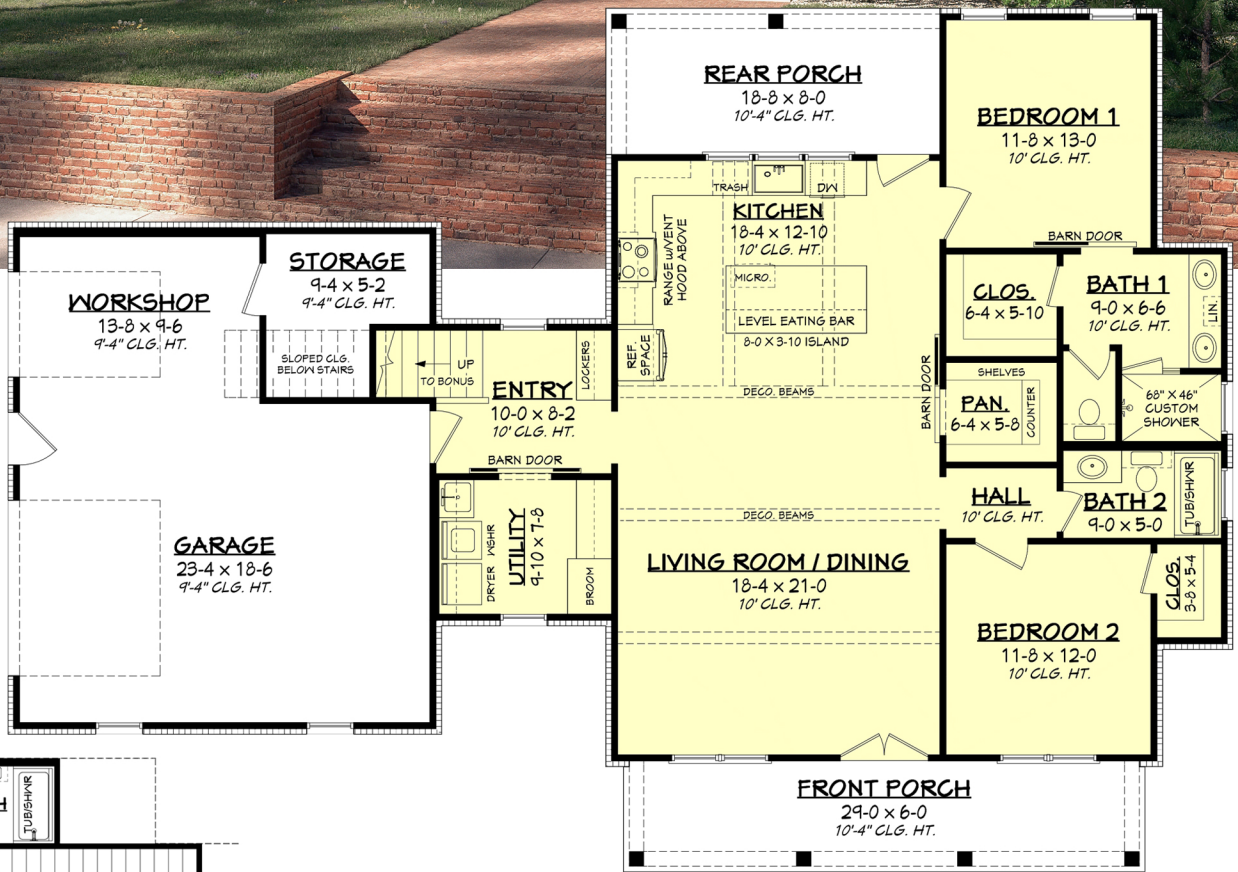

Designing Homes
HOUSE PLAN ZONE
 Building Relationships

Floor Plan

Bonus Floor Plan

Charleston House Plan

1448

- 1448 Sq Ft.
- 1.5 Stories
- 2 Bedrooms
- 69-0 Width
- 2 Bathrooms
- 48-6 Depth

Phone: 601.336.3254 sales@hpzplans.com

<https://hpzplans.com/products/charleston-house-plan>