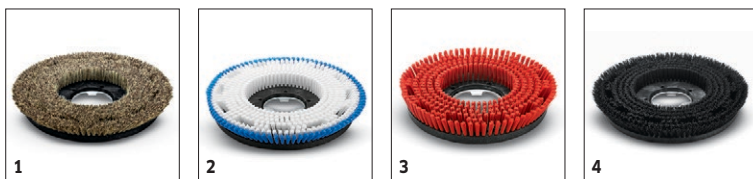

ACCESSORIES FOR BDS 33/180C

1.291-220.0

		Order No.	Hardness/ Brush type	Diameter	Colour	Quantity	Price	Description	
Disc Brushes for BD									
Disc brush	1	6.369-892.0	soft	330 mm	natural	1 piece(s)			☐
Shampooing brush	2	6.369-891.0	medium-soft	330 mm	blue / white	1 piece(s)			☐
Disc brush	3	6.369-890.0	medium	330 mm	red	1 piece(s)			☐
	4	6.369-893.0	hard	330 mm	black	1 piece(s)			☐

☐ Available accessories.