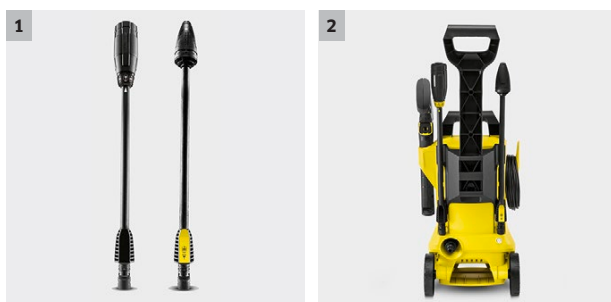

K 2 Full Control

The K 2 Full Control is a powerful and lightweight power cleaner, which gives you targeted pressure regulation for light dirt, found on bicycles, garden tools and garden furniture.

MISSING
PIC-
TURE: D:\
IM0027641

1 Full Control Click Vario Power spray lance and Dirt Blaster

- Gives you direct feedback as to the pressure setting you are on, ensuring you get the right pressure setting for the surface you are trying to clean.
- Settings are chosen by turning the Full Control Click Vario Power spray lance

- For a convenient pulling height.
- Completely retractable for a compact storage solution.

K 2 Full Control

- Full Control Click Vario Power spray lance with pressure setting display
- Extendable telescopic handle
- Spray lance storage