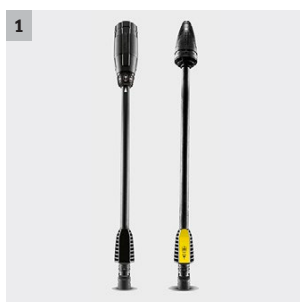

K 2 Full Control

The K 2 Full Control is a powerful and lightweight power cleaner, which gives you targeted pressure regulation for light dirt, found on bicycles, garden tools and garden furniture.

MISSING
PIC-
TURE: D:\
IM0027641

1 Full Control Click Vario Power spray lance and Dirt Blaster

- Gives you direct feedback as to the pressure setting you are on, ensuring you get the right pressure setting for the surface you are trying to clean.
- Settings are chosen by turning the Full Control Click Vario Power spray lance

- For a convenient pulling height.
- Completely retractable for a compact storage solution.

K 2 Full Control

- Full Control Click Vario Power spray lance with pressure setting display
- Extendable telescopic handle
- Spray lance storage