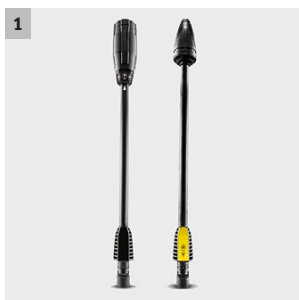

## K 2 Full Control Home

The K 2 Full Control Home power washer includes the new targeted pressure regulation trigger gun. This machine includes a home kit with a patio cleaner accessory and detergent.

### 1 Full Control Click Vario Power spray lance and Dirt Blaster

- Gives you direct feedback as to the pressure setting you are on, ensuring you get the right pressure setting for the surface you are trying to clean.
- Settings are chosen by turning the Full Control Click Vario Power spray lance