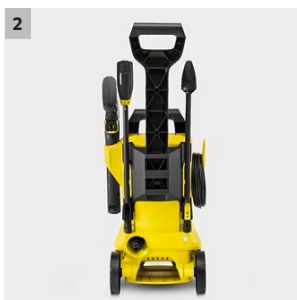

## K 2 Full Control Home

The K 2 Full Control Home power washer includes the new targeted pressure regulation trigger gun. This machine includes a home kit with a patio cleaner accessory and detergent.

### 1 Full Control Click Vario Power spray lance and Dirt Blaster

- Gives you direct feedback as to the pressure setting you are on, ensuring you get the right pressure setting for the surface you are trying to clean.
- Settings are chosen by turning the Full Control Click Vario Power spray lance