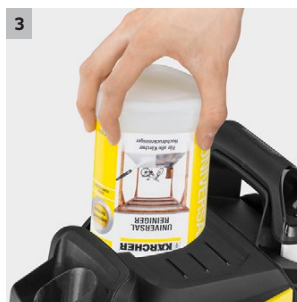

K 5 Premium Full Control Plus Home

The Kärcher K 5 Premium Full Control Plus Home includes our latest cleaning innovation - a single multijet lance that enables you to adjust the pressure to suit any cleaning task.

1 Full Control Plus Trigger Gun

2 3-in-1 Multi Jet spray lance

- Easily switch between flat stream, rotary and detergent nozzle by turning the spray lance.

3 Plug and Clean

- Quick and easy application of detergents through the pressure washer, when in detergent mode.
- Kärcher detergents increase efficiency while cleaning, help prevent dirt from returning and help to protect and care for your surface.

4 Hose reel

- The high-pressure hose can be quickly and easily wound onto the hose reel, helping provide a simple storage solution.

K 5 Premium Full Control Plus Home

- Full Control Plus Power Gun with +/- buttons and LCD display for pressure regulation and detergent application
- Maximum stability thanks to low centre of gravity, hose guide and a larger base
- Highly efficient water-cooled motor