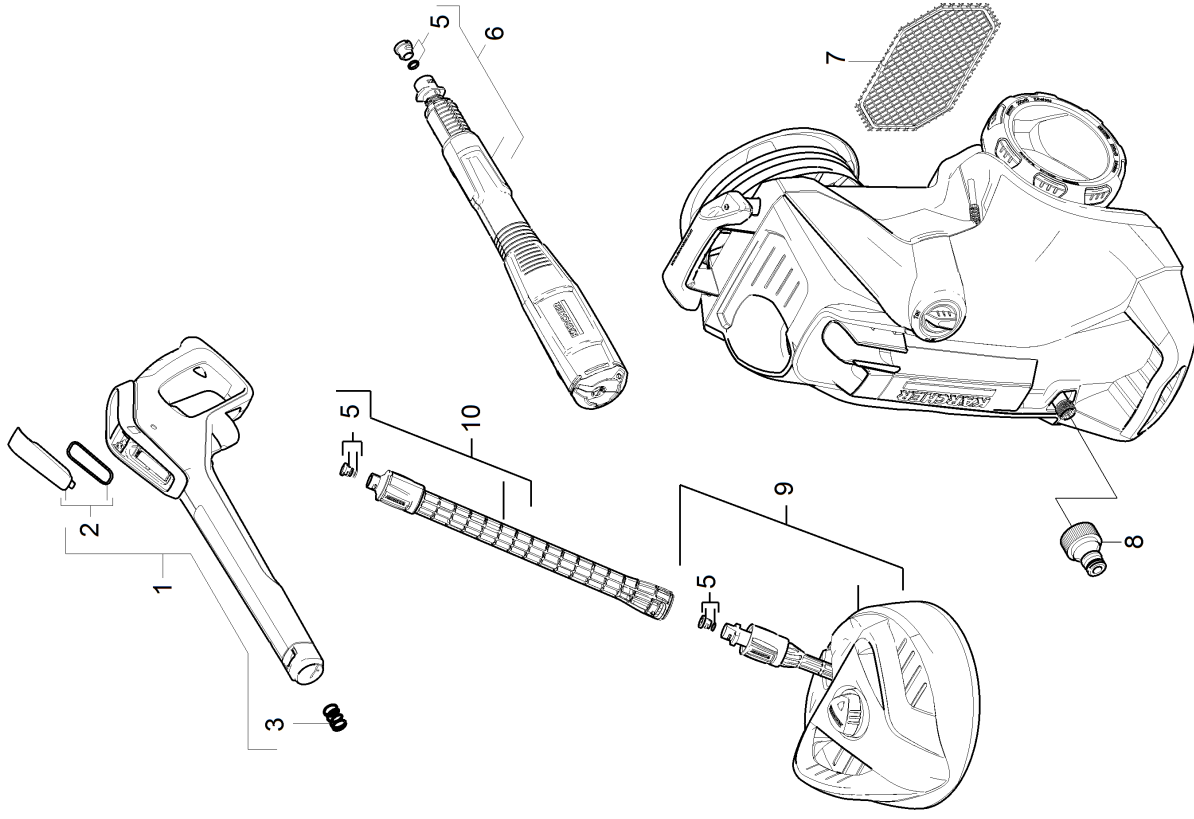

220 Short spare parts list (1.324-635.3)

Home and Garden \ High pressure cleaner cold water \ Electric motor \ K 5 \ K 5 Premium Full Control Plus Home *GB \ Short spare parts list

KÄRCHER

220 Short spare parts list (1.324-635.3)

Home and Garden \ High pressure cleaner cold water \ Electric motor \ K 5 \ K 5 Premium Full Control Plus Home *GB \ Short spare parts list

| POS | Article no. | Description | Quantity | Unit |
|-----|-------------|--|----------|------|
| 1 | 2.643-824.0 | G 180 Q Full Control Plus | 1.000 | ST |
| 2 | 2.885-476.0 | Spare part set cover battery G 160 Q Ful | 1.000 | ST |
| 3 | 5.332-464.0 | Pressure spring | 1.000 | ST |
| 5 | 2.640-729.0 | O-Ring seal set | 1.000 | ST |
| 6 | 2.643-906.0 | MJ 145 FC 3 in 1 MultijetFull Control | 1.000 | ST |
| 7 | 9.002-435.0 | Accessory net | 1.000 | ST |
| 8 | 6.465-031.0 | Connection 3/4 | 1.000 | ST |
| 9 | 2.885-479.0 | Spare part set T 350 GBL, grau | 1.000 | ST |
| 10 | 2.643-240.0 | Single-step jet pipe extension | 1.000 | ST |