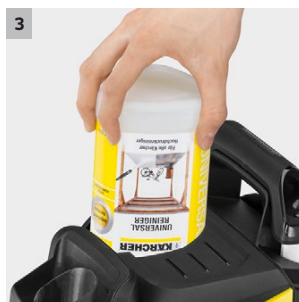

**1 Full Control Plus Trigger Gun**

**2 3-in-1 Multi Jet spray lance**

- Easily switch between flat stream, rotary and detergent nozzle by turning the spray lance.

**3 Plug and Clean**

- Quick and easy application of detergents through the pressure washer, when in detergent mode.
- Kärcher detergents increase efficiency while cleaning, help prevent dirt from returning and help to protect and care for your surface.