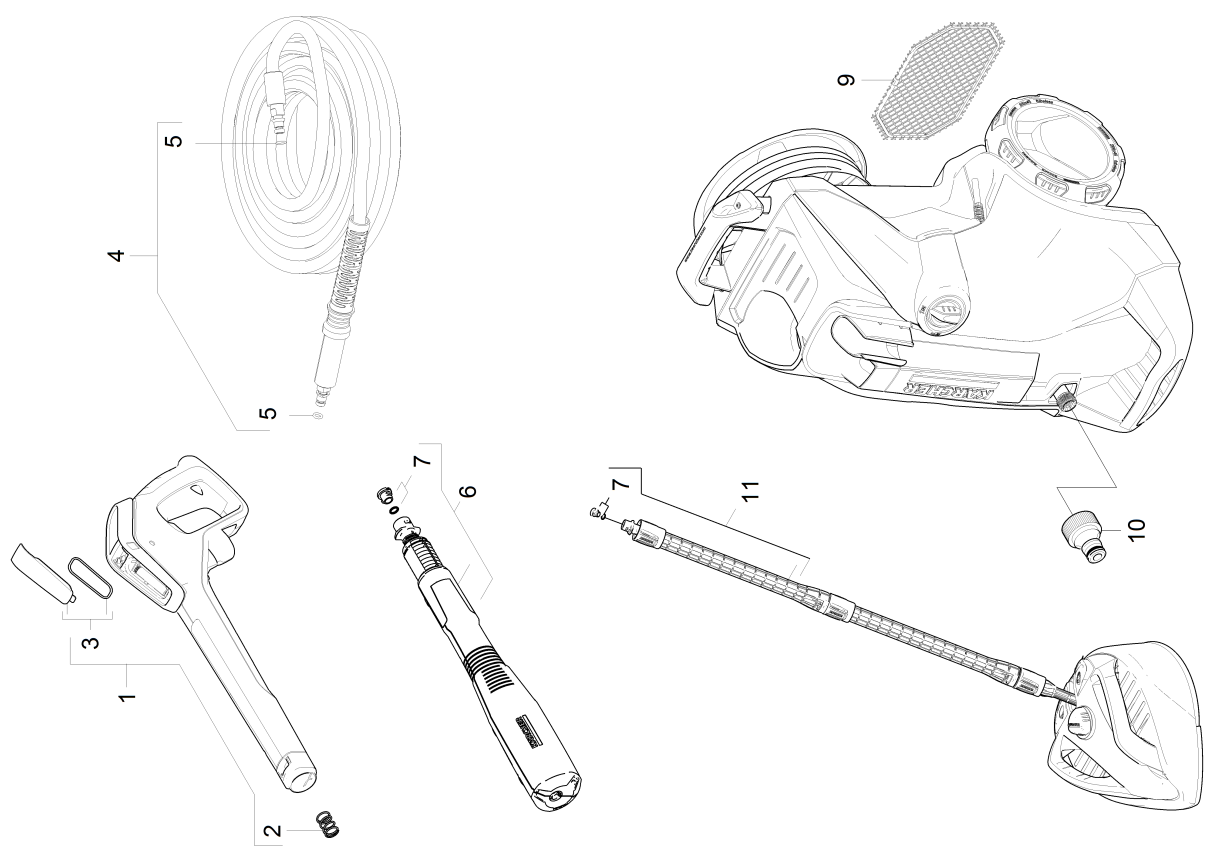

1010 Short spare parts list (1.317-136.3)

Home and Garden \ High pressure cleaner cold water \ Electric motor \ K 7 \ K 7 Premium Full Control Plus Home *GB \ Short spare parts list

1010 Short spare parts list (1.317-136.3)

Home and Garden \ High pressure cleaner cold water \ Electric motor \ K 7 \ K 7 Premium Full Control Plus Home *GB \ Short spare parts list

KÄRCHER

POS	Article no.	Description	Quantity	Unit
1	2.643-824.0	G 180 Q Full Control Plus	1.000	ST
2	5.332-464.0	Pressure spring	1.000	ST
3	2.885-476.0	Spare part set cover battery G 160 Q Ful	1.000	ST
4	6.396-493.0	High pressure hose 18MPa/10 60°C QC B	1.000	ST
5	2.640-729.0	O-Ring seal set	1.000	ST
6	2.643-907.0	MJ 180 FC 3 in 1 MultijetFull Control	1.000	ST
7	2.640-729.0	O-Ring seal set	2.000	ST
9	9.002-435.0	Accessory net	1.000	ST
10	6.465-031.0	Connection 3/4	1.000	ST
11	2.643-214.0	T 450 T-Racer Surface Cleaner	1.000	ST