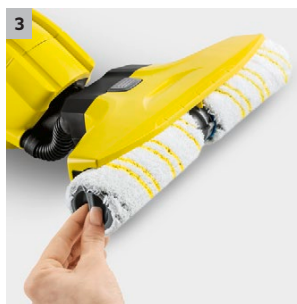

FC 5

The FC 5 hard floor cleaner is the easy way to vacuum up light debris and wash your floors simultaneously. Ideal for cleaning laminate, tile, stone and sealed wooden floors in no time.

1 2-in-1 function

- Vacuums and washes in one, using SmartRoller technology.

2 Self-cleaning function

- Continuously clean rollers for best cleaning results.
- The Smartroller technology removes excess water, leaving floors clean and dry in just two minutes.

Equipment

2-tank system	■
Yellow cleaning rollers	■
Cleaning and storage station	■

■ Included in delivery.

ACCESSORIES FOR FC 5 1.055-502.0

		Order Number	Menge					Price	Description	
Rollers										
Multi-surface roller set, yellow	1	2.055-006.0	1 pair						Two-piece microfiber roller set for the FC5 Hard Floor Cleaner in yellow. These are suitable for use on all hard floors around your home.	<input checked="" type="checkbox"/>
Multi-surface roller set, grey	2	2.055-007.0	1 pair						Two-piece microfiber roller set for the FC5 Hard Floor Cleaner in grey. Being lint-free and extremely absorbent and durable.	<input type="checkbox"/>
Miscellaneous										
Accessories vacuum channel FC5 Gelb	3	2.055-019.0	1 piece(s)							<input type="checkbox"/>