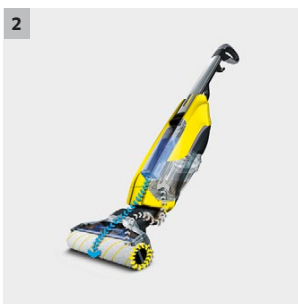

FC 5

The FC 5 hard floor cleaner is the easy way to vacuum up light debris and wash your floors simultaneously. Ideal for cleaning laminate, tile, stone and sealed wooden floors in no time.

1 2-in-1 function

- Vacuums and washes in one, using SmartRoller technology.

2 Self-cleaning function

- Continuously clean rollers for best cleaning results.
- The Smartroller technology removes excess water, leaving floors clean and dry in just two minutes.