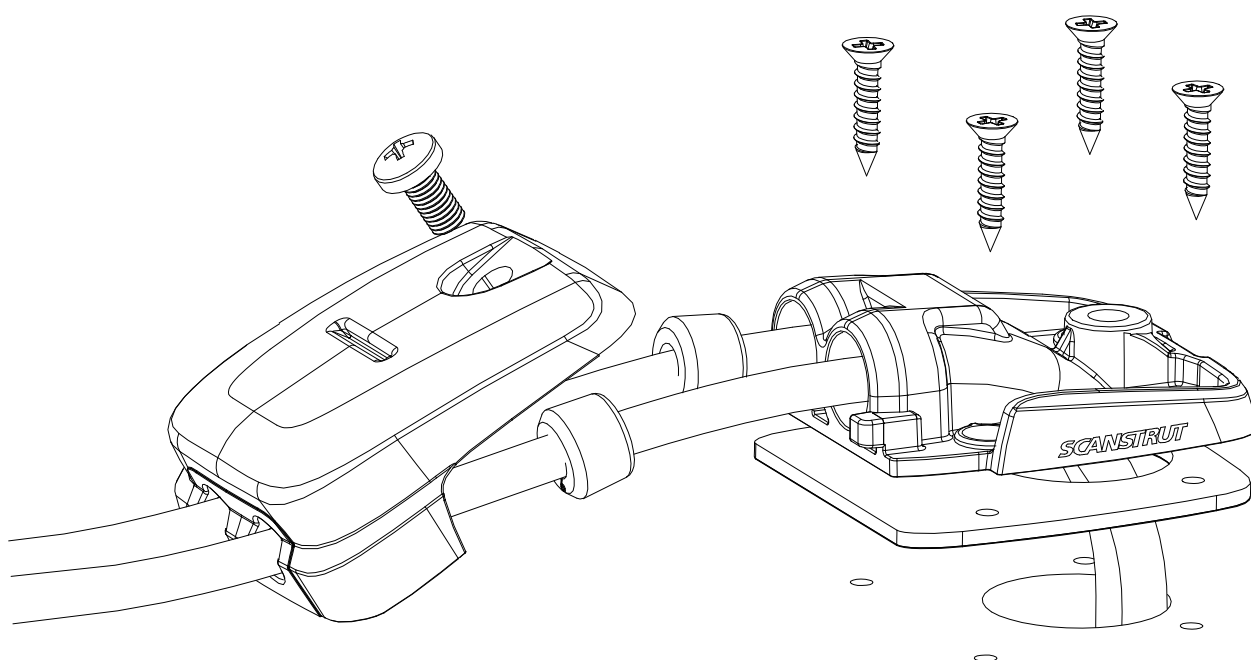

DS-HD6-BLK

Horizontal Double Cable Seal – Black

For help & information
 email: sales@scanstrut.com
 tel: +44 (0) 1392531280

Bung dimensions for different models (included in the package)

	2/0.08 mm / inches	3/0.12 mm / inches	4/0.16 mm / inches	5/0.20 mm / inches	6/0.24 mm / inches	7/0.28 mm / inches	8/0.31 mm / inches	9/0.35 mm / inches	10/0.39 mm / inches	11/0.43 mm / inches	12/0.46 mm / inches	13/0.51 mm / inches	NO HOLE mm / inches
DS-H6	✓	✓	✓	✓	✓								✓
DS-HD6				✓✓	✓✓								✓✓
DS-H10					✓	✓	✓	✓	✓	✓	✓	✓	✓

Please note: ✓ = one bung