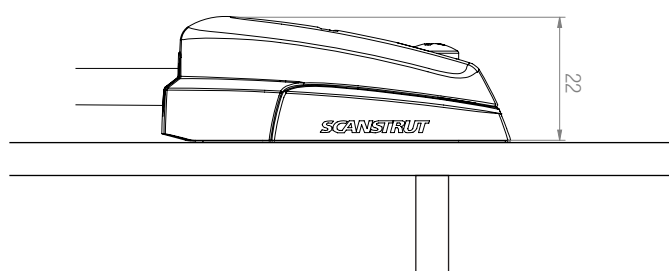

DS-HD6-BLK

Horizontal Double Cable Seal – Black

For help & information
 email: sales@scanstrut.com
 tel: +44 (0) 1392531280

Bung dimensions for different models (included in the package)

	2/0.08 mm / inches	3/0.12 mm / inches	4/0.16 mm / inches	5/0.20 mm / inches	6/0.24 mm / inches	7/0.28 mm / inches	8/0.31 mm / inches	9/0.35 mm / inches	10/0.39 mm / inches	11/0.43 mm / inches	12/0.46 mm / inches	13/0.51 mm / inches	NO HOLE mm / inches
DS-H6	✓	✓	✓	✓	✓								✓
DS-HD6				✓✓	✓✓								✓✓
DS-H10					✓	✓	✓	✓	✓	✓	✓	✓	✓

Please note: ✓ = one bung