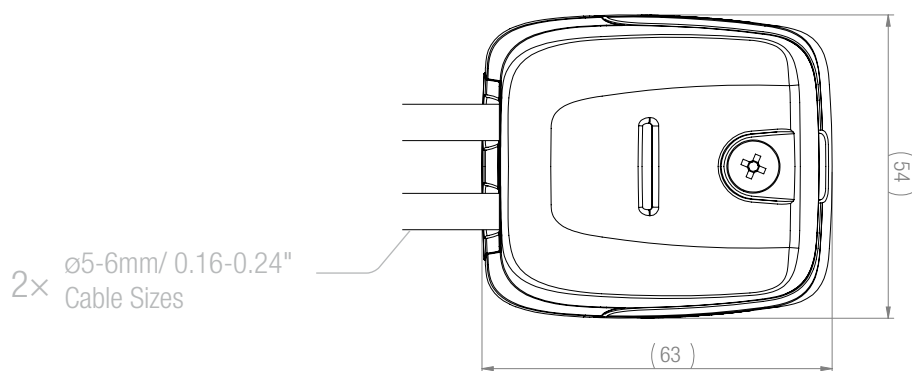

DS-HD6-BLK

Horizontal Double Cable Seal – Black

For help & information
 email: sales@scanstrut.com
 tel: +44 (0) 1392531280

Bung dimensions for different models (included in the package)

	2/0.08 mm / inches	3/0.12 mm / inches	4/0.16 mm / inches	5/0.20 mm / inches	6/0.24 mm / inches	7/0.28 mm / inches	8/0.31 mm / inches	9/0.35 mm / inches	10/0.39 mm / inches	11/0.43 mm / inches	12/0.46 mm / inches	13/0.51 mm / inches	NO HOLE mm / inches
DS-H6	✓	✓	✓	✓	✓								✓
DS-HD6				✓✓	✓✓								✓✓
DS-H10					✓	✓	✓	✓	✓	✓	✓	✓	✓

Please note: ✓ = one bung