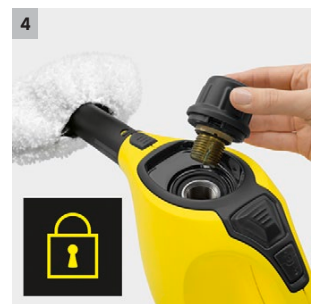

MISSING PICTURE: M:\print\1516330_std_1_84427.tif

SC 1 EasyFix

The SC 1 EasyFix is a compact 2-in-1 steam mop and is ideal for quick, chemical-free cleaning. Thanks to the supplied EasyFix floor nozzle, it also makes cleaning your hard floors effortless.

1 Powerful 3.0 bar steam pressure

- Easily removes all types of dirt - even in hard-to-reach areas.

2 Small, handy and easy to store

- Easy storage in even the smallest of cupboards.

3 Multifunctional accessories for any cleaning task

- Effective cleaning on different surfaces with the floor nozzle, hand nozzle and round brushes.

4 Child lock on machine

- A locking system offers reliable protection against improper use by children.

SC 1 EasyFix