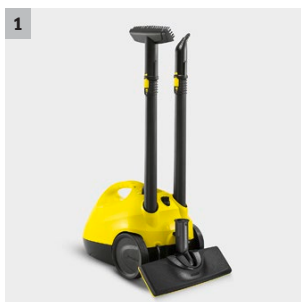

SC 2 Easyfix

Perfect cleaning results without chemicals: the SC 2 EasyFix steam cleaner from Kärcher. For pure cleanliness on hard surfaces throughout the household. With EasyFix floor nozzle.

1 Accessory storage and parking position

2 Child lock on the steam gun

■ A locking system offers reliable protection against improper use by children.

3 Multifunctional accessories for any cleaning task

4 Steam flow control on handle

■ The steam volume can be individually adjusted to the surface and dirt.

SC 2 Easyfix

- Compact unit for easy handling
- With Comfort floor-cleaning kit

Technical data

Order Number	1.512-052.0	
EAN code	4054278312514	
Cleaning performance per tank filling (approx.)	m²	ca. 75
Heating time	min.	6,5
Boiler / tank	l	1 + - / -
Max. steam pressure	bar	3,2
Heating output	W	1500
Current type	V / Hz	220-240 / 50-60
Cable length	m	4
Weight without accessories	kg	2,9
Dimensions (L x W x H)	mm	380 × 254 × 260