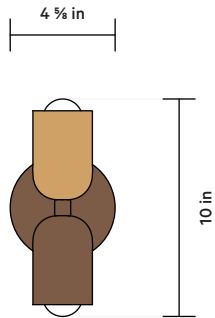

In Common With

FRONT VIEW

SIDE VIEW

The Up Down Sconce is our most customizable fixture. Select from the finishes below for the up shade, down shade and fixture hardware. Have questions or need help deciding contact sales@incommonwith.com.

DETAILS

Lead Time	2 weeks
Max Wattage	10 W
Materials	Brass
Bulb (x 2)	E-12 / 110 V / 3.0 W / 190 lm / 2700 K Dimmable

Certifications

UP FINISH OPTIONS

● Brass ● Patina Brass

DOWN FINISH OPTIONS

● Brass ● Patina Brass