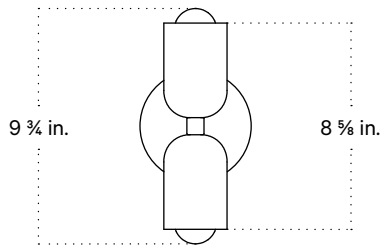

Front View

Side View

Top View

Isometric View