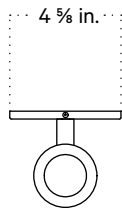

## Technical Specifications

|                    |  |
|--------------------|--|
| Materials          | Brass  |
| Product weight     | 1.5 lbs  |
| Lead time          | 4 weeks  |
| Bulbs included (2) | E12 / 120V / 4.0 W / 220 lm<br>2200 K - 3000 K / warm on dim |
| Dimmer             | TRIAC  |
| Max wattage        | 20 W   |
| Certifications     | UL listed, damp-rated, ADA compliant                         |

## Notes

1. This fixture meets the requirements of the Americans with Disabilities Act (ADA) of 1990.
2. This fixture may be installed horizontally if desired.

Updated August 16, 2023

Front View

Side View

Top View

Isometric View