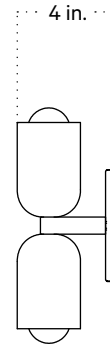

## Technical Specifications

|                    |  |
|--------------------|--|
| Materials          | Brass  |
| Product weight     | 1.5 lbs  |
| Lead time          | 4 weeks  |
| Bulbs included (2) | E12 / 120V / 4.0 W / 220 lm<br>2200 K - 3000 K / warm on dim |
| Dimmer             | TRIAC  |
| Max wattage        | 20 W   |
| Certifications     | UL listed, damp-rated, ADA compliant                         |

## Notes

1. This fixture meets the requirements of the Americans with Disabilities Act (ADA) of 1990.
2. This fixture may be installed horizontally if desired.

Updated August 16, 2023

Front View

Side View

Top View

Isometric View