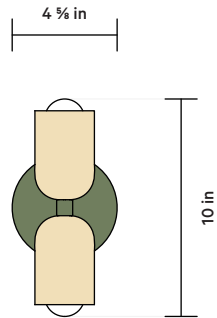

In Common With

FRONT VIEW

SIDE VIEW

The Up Down Sconce is our most customizable fixture. Select from the finishes below for the up shade, down shade and fixture hardware. Have questions or need help deciding contact sales@incommonwith.com.

DETAILS

Lead Time	2 weeks
Max Wattage	10 W
Materials	Steel
Bulb (x 2)	E-12 / 110 V / 3.0 W / 190 lm / 2700 K Dimmable

Certifications

UP FINISH OPTIONS

- Black
- Bone
- Oxide Red
- Reed Green
- Peach

DOWN FINISH OPTIONS