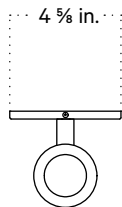

In Common With

Up Down Sconce, Slim
Technical Specifications

Up Down Sconce, Slim

Technical Specifications

Materials	Steel
Product weight	1.5 lbs
Lead time	2 weeks
Bulbs included (2)	E12 / 120V / 4.0 W / 220 lm 2200 K - 3000 K / warm on dim
Dimmer	TRIAC
Max wattage	20 W
Certifications	UL listed, damp-rated, ADA compliant

Notes

1. This fixture meets the requirements of the Americans with Disabilities Act (ADA) of 1990.
2. This fixture may be installed horizontally if desired.

Updated August 16, 2023

Front View

Side View

Top View