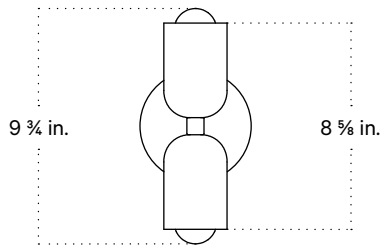

In Common With

Up Down Sconce, Slim
Technical Specifications

Up Down Sconce, Slim

Technical Specifications

Materials	Steel
Product weight	1.5 lbs
Lead time	2 weeks
Bulbs included (2)	E12 / 120V / 4.0 W / 220 lm 2200 K - 3000 K / warm on dim
Dimmer	TRIAC
Max wattage	20 W
Certifications	UL listed, damp-rated, ADA compliant

Notes

1. This fixture meets the requirements of the Americans with Disabilities Act (ADA) of 1990.
2. This fixture may be installed horizontally if desired.

Updated August 16, 2023

Front View

Side View

Top View