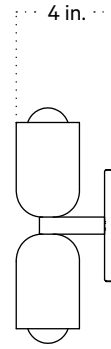

In Common With

Up Down Sconce, Slim
Technical Specifications

Up Down Sconce, Slim

Technical Specifications

Materials	Steel
Product weight	1.5 lbs
Lead time	2 weeks
Bulbs included (2)	E12 / 120V / 4.0 W / 220 lm 2200 K - 3000 K / warm on dim
Dimmer	TRIAC
Max wattage	20 W
Certifications	UL listed, damp-rated, ADA compliant

Notes

1. This fixture meets the requirements of the Americans with Disabilities Act (ADA) of 1990.
2. This fixture may be installed horizontally if desired.

Updated August 16, 2023

Front View

Side View

Top View