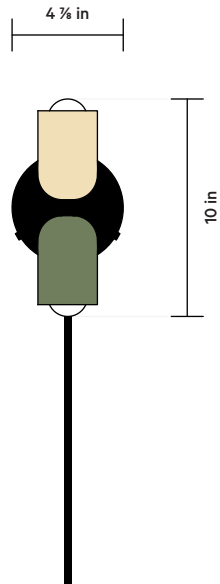

**In Common With**

FRONT VIEW

SIDE VIEW

The Up Down Sconce is our most customizable fixture. Select from the finishes below for the up shade, down shade and fixture hardware. Have questions or need help deciding contact [sales@incommonwith.com](mailto:sales@incommonwith.com).

### DETAILS

Lead Time	2 weeks
Max Wattage	10 W
Materials	Steel
Bulb (x 2)	E-12 / 110 V / 3.0 W / 190 lm / 2700 K
Certifications	