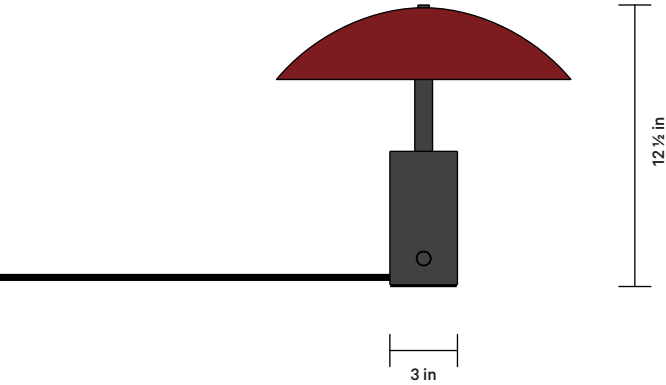

In Common With

FRONT VIEW

TOP VIEW

Select from the finishes below for the shade. Have questions or need help deciding? Contact sales@incommonwith.com.

DETAILS

Materials	Steel
Bulbs Included (x 2)	E12 / 110 V / 5.0 W / 450 lm / 2700 K Dimmable
Lead Time	4 Weeks
Max Wattage	10 W
Certifications	

SHADE FINISH OPTIONS

● Black ● Bone ● Oxide Red ● Reed Green ● Peach

NOTES

1. Comes with 10 feet of black rubber cord.
2. A rotary dimmer switch is built into the base of the light fixture.