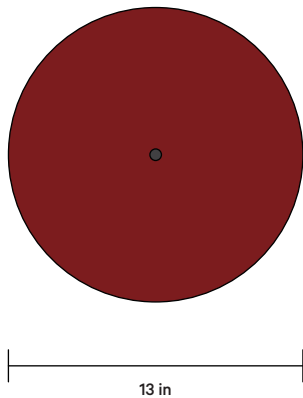

In Common With

FRONT VIEW

TOP VIEW

Select from the finishes below for the shade. Have questions or need help deciding? Contact sales@incommonwith.com.

DETAILS

Materials	Steel
Bulbs Included (x 2)	E12 / 110 V / 5.0 W / 450 lm / 2700 K Dimmable
Lead Time	4 Weeks
Max Wattage	10 W
Certifications	

SHADE FINISH OPTIONS

● Black ● Bone ● Oxide Red ● Reed Green ● Peach

NOTES

1. Comes with 10 feet of black rubber cord.
2. A rotary dimmer switch is built into the base of the light fixture.