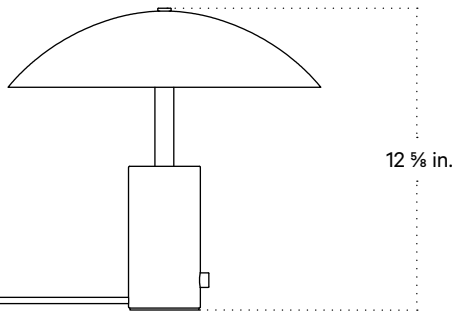

Front View

Top View

Side View

Isometric View