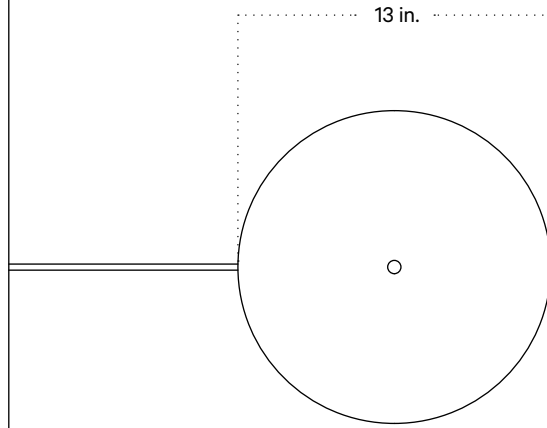

Front View

Top View

Side View

Isometric View