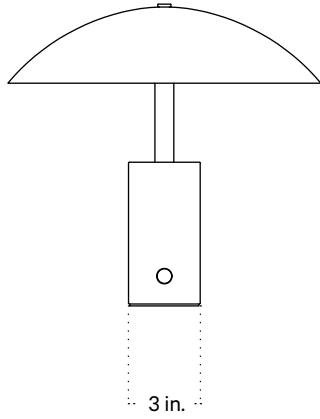

Front View

Top View

Side View

Isometric View