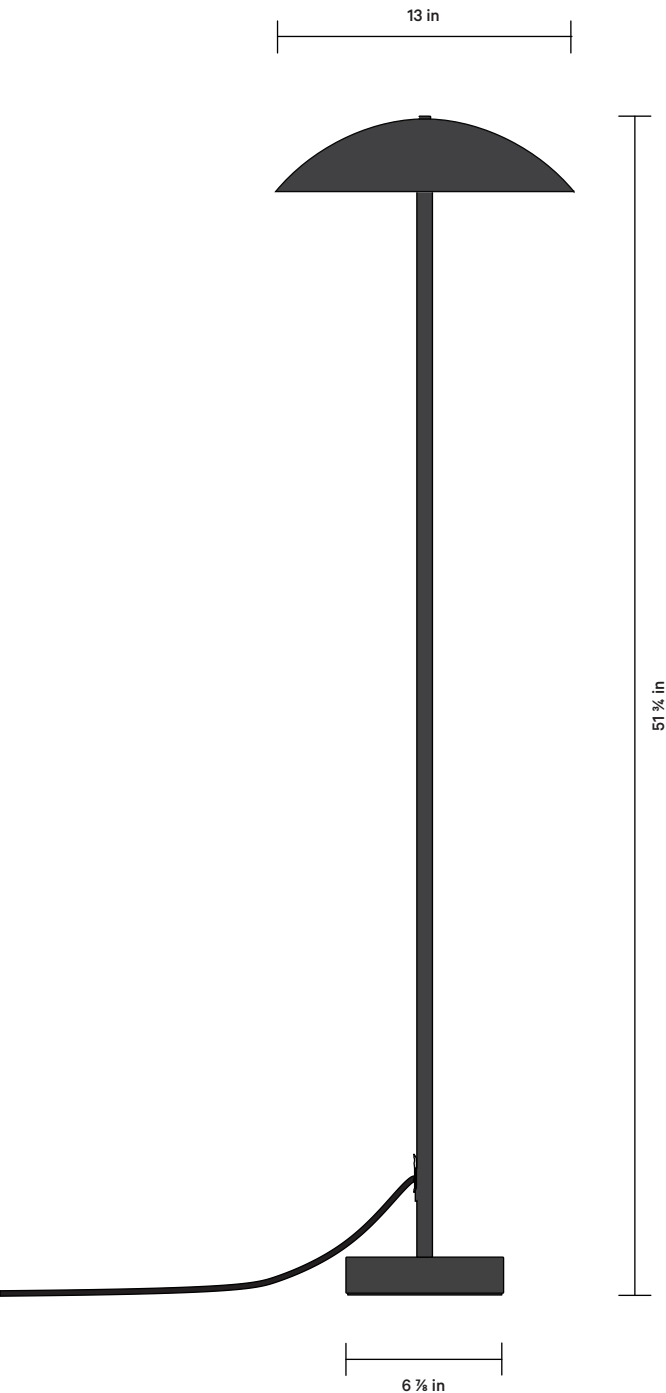

In Common With

FRONT VIEW

Select from the finishes below for the shade. Have questions or need help deciding? Contact sales@incommonwith.com.

DETAILS

Materials	Steel
Bulbs Included (x 2)	E12 / 110 V / 4.5 W / 450 lm / 2700 K Dimmable
Lead Time	4 Weeks
Max Wattage	10 W
Certifications	

SHADE FINISH OPTIONS

● Black ● Bone ● Oxide Red ● Reed Green ● Peach

NOTES

1. Comes with 10 feet of black rubber cord. Contact us if you'd like something custom.
2. Inline dimmer + on/off switch is located 2 feet from the plug.