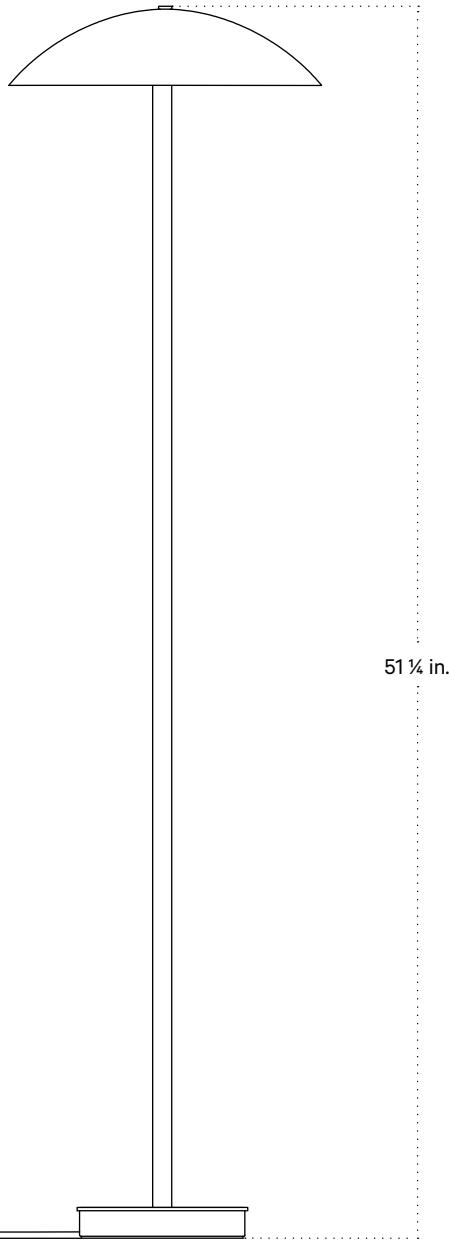

Side View

Top View

Inline Dimmer Switch Detail