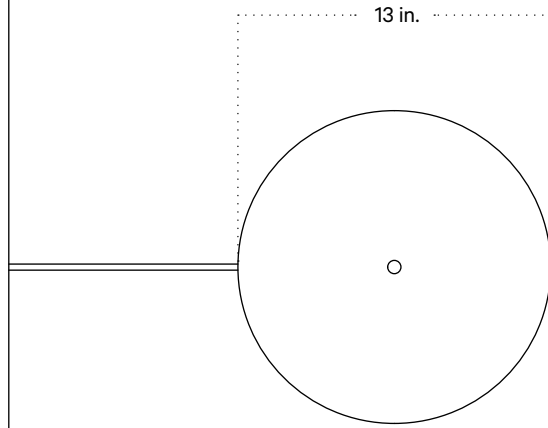

Side View

Top View

Inline Dimmer Switch Detail