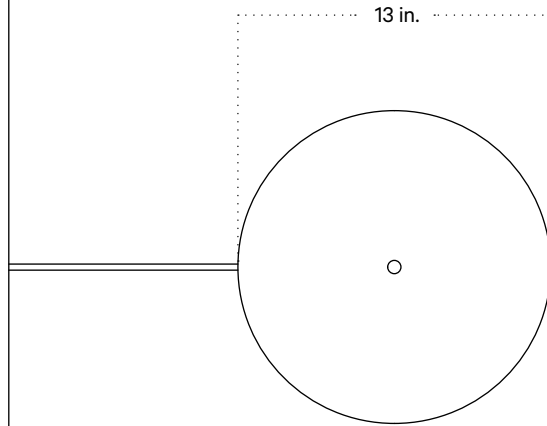

Side View

Top View

Inline Dimmer Switch Detail