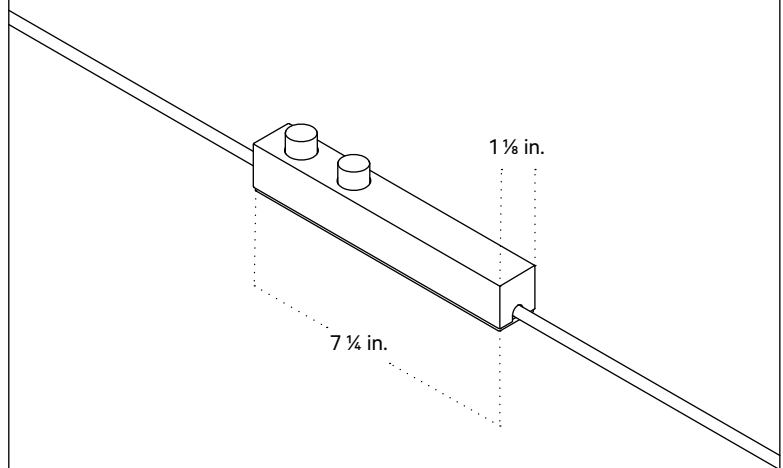

Inline Dimmer Switch Detail