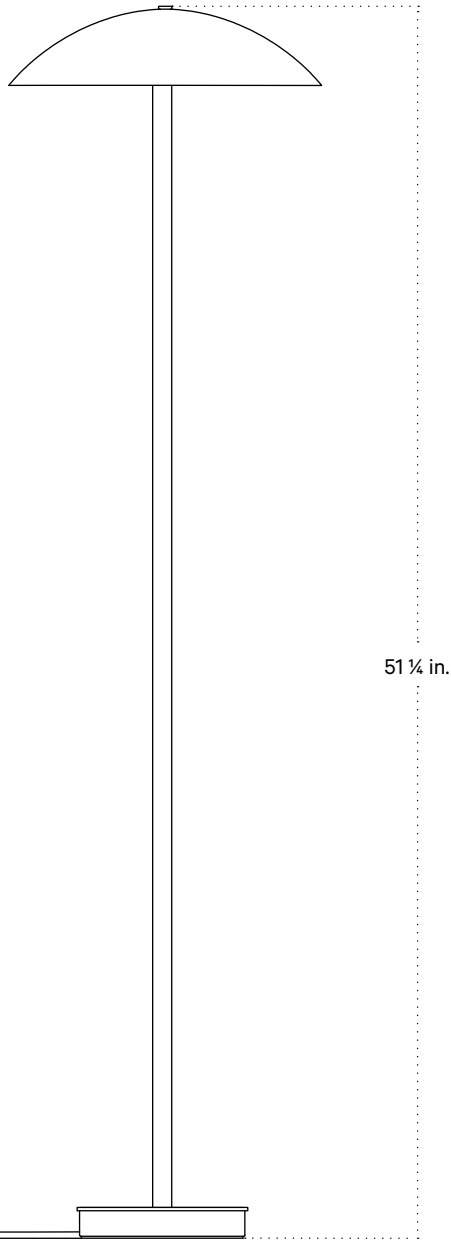

Side View

Top View

Inline Dimmer Switch Detail