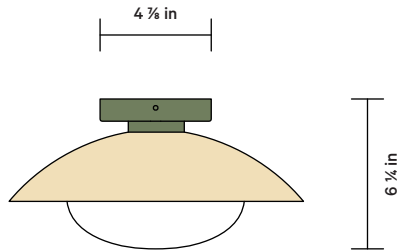

SIDE VIEW

BOTTOM VIEW

Select from the finishes below for the shade and backplate. Have questions or need help deciding? Contact sales@incommonwith.com.

DETAILS

Materials	Steel, Brass
Bulbs Included	E12 / 110 V / 5.0 W / 550 lm / 2700 K Dimmable
Lead Time	4 Weeks
Max Wattage	10 W
Certifications	

SHADE FINISH OPTIONS

- Black
- Bone
- Oxide Red
- Reed Green
- Peach
- Brass
- Patina Brass

BASE FINISH OPTIONS

- Black
- Bone
- Oxide Red
- Reed Green
- Peach
- Brass
- Patina Brass