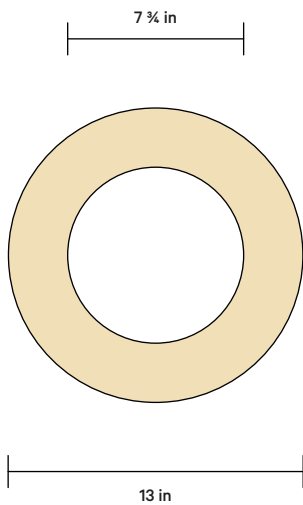

In Common With

SIDE VIEW

BOTTOM VIEW

Select from the finishes below for the shade and backplate. Have questions or need help deciding? Contact [sales@incommonwith.com](mailto:sales@incommonwith.com).

### DETAILS

Materials	Steel, Brass
Bulbs Included	E12 / 110 V / 5.0 W / 550 lm / 2700 K Dimmable
Lead Time	4 Weeks
Max Wattage	10 W
Certifications	 