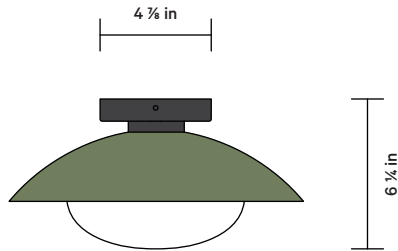

In Common With

Arundel Mushroom Surface Mount, Plug-in

SIDE VIEW

BOTTOM VIEW

Select from the finishes below for the shade and backplate. Have questions or need help deciding? Contact sales@incommonwith.com.

DETAILS

| | |
|----------------|---|
| Materials | Steel, Brass |
| Bulbs Included | E12 / 110 V / 5.0 W / 550 lm / 2700 K Dimmable |
| Lead Time | 4 Weeks |
| Max Wattage | 10 W |
| Certifications |  |