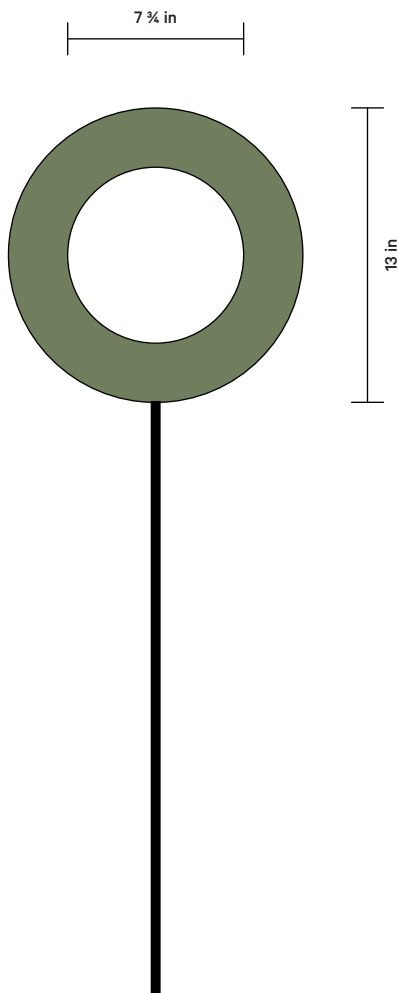

In Common With

Arundel Mushroom Surface Mount, Plug-in

SIDE VIEW

BOTTOM VIEW

Select from the finishes below for the shade and backplate. Have questions or need help deciding? Contact sales@incommonwith.com.

DETAILS

| | |
|----------------|---|
| Materials | Steel, Brass |
| Bulbs Included | E12 / 110 V / 5.0 W / 550 lm / 2700 K Dimmable |
| Lead Time | 4 Weeks |
| Max Wattage | 10 W |
| Certifications |  |