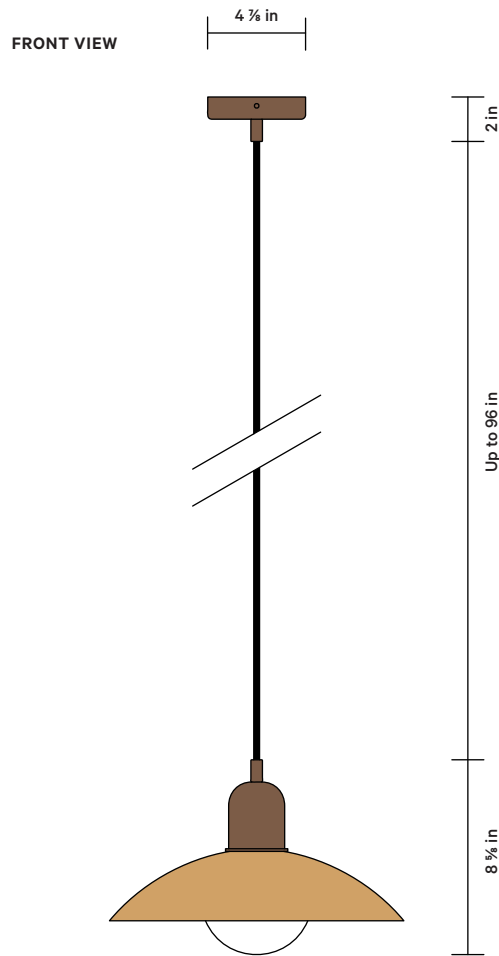

Select from the finishes below for the shade and pendant hardware. Have questions or need help deciding? Contact sales@incommonwith.com.

DETAILS

Materials	Steel, Brass
Bulbs Included	E12 / 110 V / 5.0 W / 550 lm / 2700 K Dimmable
Lead Time	4 Weeks
Max Wattage	10 W
Certifications	

SHADE FINISH OPTIONS

- Black
- Bone
- Oxide Red
- Reed Green
- Peach
- Brass
- Patina Brass

BASE FINISH OPTIONS

- Black
- Bone
- Oxide Red
- Reed Green
- Peach
- Brass
- Patina Brass

NOTES

1. Comes with 8 feet of black or white rubber cord that can be cut to your desired length on-site