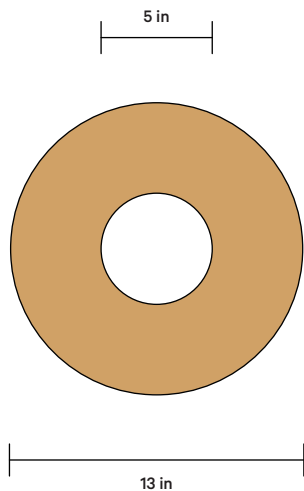

TOP VIEW

Select from the finishes below for the shade and pendant hardware. Have questions or need help deciding? Contact sales@incommonwith.com.

DETAILS

Materials	Steel, Brass
Bulbs Included	E12 / 110 V / 5.0 W / 550 lm / 2700 K Dimmable
Lead Time	4 Weeks
Max Wattage	10 W
Certifications	

SHADE FINISH OPTIONS

- Black
- Bone
- Oxide Red
- Reed Green
- Peach
- Brass
- Patina Brass

BASE FINISH OPTIONS

- Black
- Bone
- Oxide Red
- Reed Green
- Peach
- Brass
- Patina Brass

NOTES

1. Comes with 8 feet of black or white rubber cord that can be cut to your desired length on-site