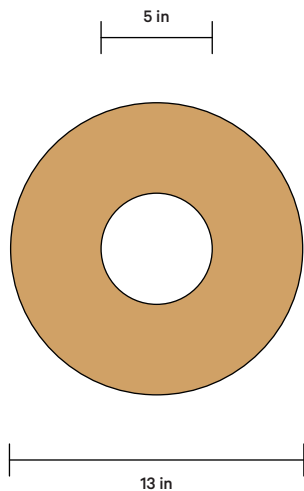

In Common With

TOP VIEW

Select from the finishes below for the shade and pendant hardware. Have questions or need help deciding? Contact sales@incommonwith.com.

DETAILS

Materials	Steel, Brass, Glass
Bulbs Included	E12 / 110 V / 5.0 W / 550 lm / 2700 K Dimmable
Lead Time	4 Weeks
Max Wattage	10 W
Certifications	 

SHADE FINISH OPTIONS

- Black
- Bone
- Oxide Red
- Reed Green
- Peach
- Brass
- Patina Brass

BASE FINISH OPTIONS

- Black
- Bone
- Oxide Red
- Reed Green
- Peach
- Brass
- Patina Brass

NOTES

1. Comes with 8 feet of black or white rubber cord that can be cut to your desired length on-site