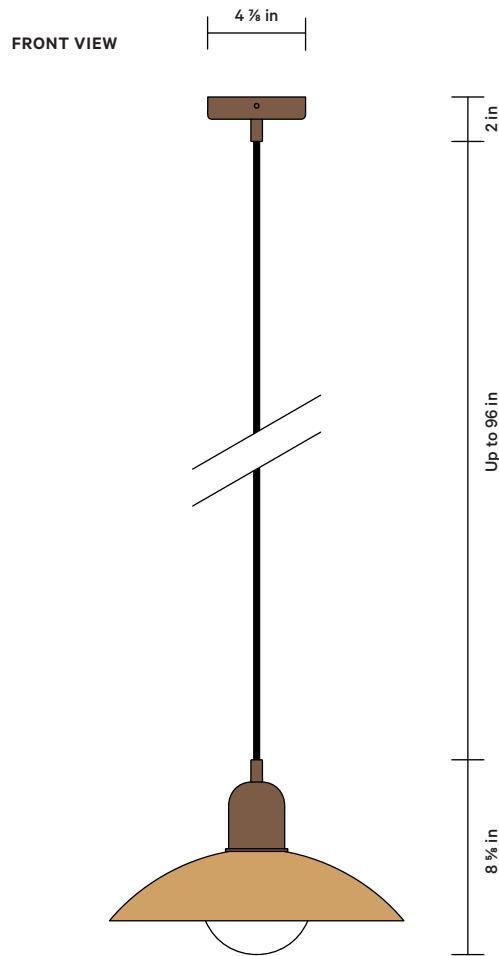

In Common With

TOP VIEW

Select from the finishes below for the shade and pendant hardware. Have questions or need help deciding? Contact sales@incommonwith.com.

DETAILS

Materials	Steel, Brass, Glass
Bulbs Included	E12 / 110 V / 5.0 W / 550 lm / 2700 K Dimmable
Lead Time	4 Weeks
Max Wattage	10 W
Certifications	 

SHADE FINISH OPTIONS

- Black
- Bone
- Oxide Red
- Reed Green
- Peach
- Brass
- Patina Brass

BASE FINISH OPTIONS

- Black
- Bone
- Oxide Red
- Reed Green
- Peach
- Brass
- Patina Brass

NOTES

1. Comes with 8 feet of black or white rubber cord that can be cut to your desired length on-site