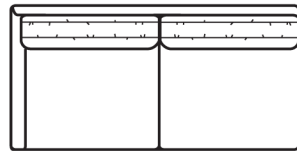

39"

61"

1911-CLB LAF Chaise
1911-CLLB LTH LAF Chaise

39"

61"

1911-CRB RAF Chaise
1911-CRLB LTH RAF Chaise

36"

36"

1911-EEB Corner

60"

36"

1911-LOB Armless Loveseat

74"

36"

1911-PAB Apt Sofa
1911-PALB LTH Apt Sofa

72"

36"

1911-PLB Apt Sofa
1911-PLLB LTH Apt Sofa

72"

36"

1911-PRB Apt Sofa
1911-PRLB LTH Apt Sofa

84"

36"

1911-SAB Sofa
1911-SALB LTH Sofa

1911-XLB LAF Corner Sofa

107"

36"

1911-XRB RAF Corner Sofa

STYLE INFORMATION

Overall Height: 32
Arm Height: 24
Delivery Height: 28
Seat Height: 17
Seat Depth: 22
Blend Down Seats and Backs
Not to Scale