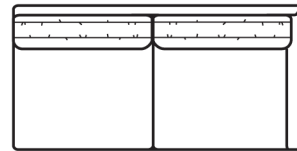

39"

61"

1911-CLB LAF Chaise
1911-CLLB LTH LAF Chaise

39"

61"

1911-CRB RAF Chaise
1911-CRLB LTH RAF Chaise

36"

36"

1911-EEB Corner

60"

36"

1911-LOB Armless Loveseat

74"

36"

1911-PAB Apt Sofa
1911-PALB LTH Apt Sofa

72"

36"

1911-PLB Apt Sofa
1911-PLLB LTH Apt Sofa

72"

36"

1911-PRB Apt Sofa
1911-PRLB LTH Apt Sofa

84"

36"

1911-SAB Sofa
1911-SALB LTH Sofa

1911-XLB LAF Corner Sofa

107"

36"

1911-XRB RAF Corner Sofa

STYLE INFORMATION

Overall Height: 32
Arm Height: 24
Delivery Height: 28
Seat Height: 17
Seat Depth: 22
Blend Down Seats and Backs
Not to Scale