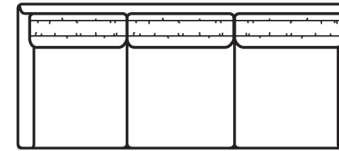

1911-EEB Corner

60"

36"

1911-LOB Armless Loveseat

74"

36"

1911-PAB Apt Sofa
1911-PALB LTH Apt Sofa

72"

36"

1911-PLB Apt Sofa
1911-PLLB LTH Apt Sofa

72"

36"

1911-PRB Apt Sofa
1911-PRLB LTH Apt Sofa

84"

36"

1911-SAB Sofa
1911-SALB LTH Sofa

82"

36"

1911-SLB LAF Sofa

82"

36"

1911-SRB RAF Sofa

107"

36"

1911-XLB LAF Corner Sofa

107"

36"

1911-XRB RAF Corner Sofa

STYLE INFORMATION

Overall Height: 32
Arm Height: 24
Delivery Height: 28
Seat Height: 17
Seat Depth: 22
Blend Down Seats and Backs
Not to Scale