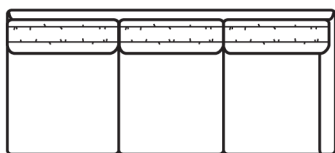

1911-EEB Corner

60"

36"

1911-LOB Armless Loveseat

74"

36"

1911-PAB Apt Sofa
1911-PALB LTH Apt Sofa

72"

36"

1911-PLB Apt Sofa
1911-PLLB LTH Apt Sofa

72"

36"

1911-PRB Apt Sofa
1911-PRLB LTH Apt Sofa

84"

36"

1911-SAB Sofa
1911-SALB LTH Sofa

82"

36"

1911-SLB LAF Sofa

82"

36"

1911-SRB RAF Sofa

107"

36"

1911-XLB LAF Corner Sofa

107"

36"

1911-XRB RAF Corner Sofa

STYLE INFORMATION

Overall Height: 32
Arm Height: 24
Delivery Height: 28
Seat Height: 17
Seat Depth: 22
Blend Down Seats and Backs
Not to Scale