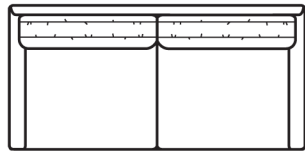

39"

61"

1911-CLB LAF Chaise
1911-CLLB LTH LAF Chaise

39"

61"

1911-CRB RAF Chaise
1911-CRLB LTH RAF Chaise

36"

36"

1911-EEB Corner

60"

36"

1911-LOB Armless Loveseat

74"

36"

1911-PAB Apt Sofa
1911-PALB LTH Apt Sofa

72"

1911-XLB LAF Corner Sofa

107"

36"

1911-XRB RAF Corner Sofa

STYLE INFORMATION

Overall Height: 32
Arm Height: 24
Delivery Height: 28
Seat Height: 17
Seat Depth: 22
Blend Down Seats and Backs
Not to Scale