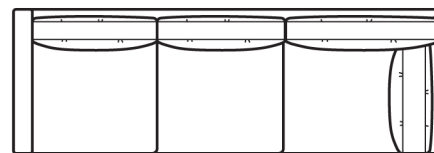

36"

1911-PLB Apt Sofa
1911-PLLB LTH Apt Sofa

72"

36"

1911-PRB Apt Sofa
1911-PRLB LTH Apt Sofa

84"

36"

1911-SAB Sofa
1911-SALB LTH Sofa

82"

36"

1911-SLB LAF Sofa

82"

36"

1911-SRB RAF Sofa

107"

36"

1911-XLB LAF Corner Sofa

107"

36"

1911-XRB RAF Corner Sofa

STYLE INFORMATION

Overall Height: 32
Arm Height: 24
Delivery Height: 28
Seat Height: 17
Seat Depth: 22
Blend Down Seats and Backs
Not to Scale