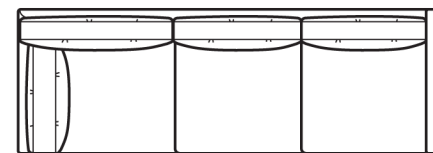

36"

1911-PLB Apt Sofa
1911-PLLB LTH Apt Sofa

72"

36"

1911-PRB Apt Sofa
1911-PRLB LTH Apt Sofa

84"

36"

1911-SAB Sofa
1911-SALB LTH Sofa

82"

36"

1911-SLB LAF Sofa

82"

36"

1911-SRB RAF Sofa

107"

36"

1911-XLB LAF Corner Sofa

107"

36"

1911-XRB RAF Corner Sofa

STYLE INFORMATION

Overall Height: 32
Arm Height: 24
Delivery Height: 28
Seat Height: 17
Seat Depth: 22
Blend Down Seats and Backs
Not to Scale