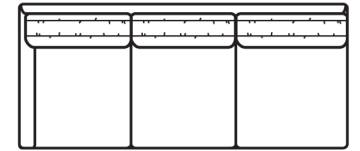

36"

1911-PLB Apt Sofa
1911-PLLB LTH Apt Sofa

72"

36"

1911-PRB Apt Sofa
1911-PRLB LTH Apt Sofa

84"

36"

1911-SAB Sofa
1911-SALB LTH Sofa

82"

36"

1911-SLB LAF Sofa

82"

36"

1911-SRB RAF Sofa

107"

36"

1911-XLB LAF Corner Sofa

107"

36"

1911-XRB RAF Corner Sofa

STYLE INFORMATION

Overall Height: 32
Arm Height: 24
Delivery Height: 28
Seat Height: 17
Seat Depth: 22
Blend Down Seats and Backs
Not to Scale