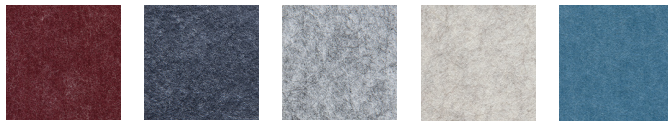

kirei ECHOTILE GEOMETRY

Delta Tile

Oblong Tile

Square Tile

EchoTile Geometry Delta, Oblong and Square Colors 269 (Wine), 454 (Mushroom), and 633 (Pacific)

	Dimensions	Thickness	Weight/Box	Qty/Box	SF/Box	MSRP
Delta Tile	7.9 in. x 7.9 in. x 10.9 in.	12mm	3 lbs	20	4.44	\$169/box
Oblong Tile	3.9 in. x 7.9 in.	12mm	3 lbs	20	4.31	\$169/box
Square Tile	7.9 in. x 7.9 in.	12mm	3 lbs	10	4.44	\$169/box

All specs refer to a singular box of tiles and not multiples unless specified. Price is subject to change. Please verify most recent pricing on our website at kireiusa.com.

EchoTile Geometry

Quickly transform your space both visually and acoustically with EchoTile Geometry, made from recycled plastic bottles. Available in 5 colors and 3 styles, arrange these versatile acoustic tiles in a single style, together as a pattern, or in a variety of custom configurations. EchoTile Geometry installs quickly and easily in any space that needs a boost of style with added acoustic function, thanks to the included adhesive tabs.

Available Colors

269 | Wine

365 | Navy

442 | Speckled Gray

454 | Mushroom

633 | Pacific

EchoTile Geometry Oblong and Square Geo Block Pattern in Coastline Color Scheme — 365 (Navy) and 633 (Pacific)