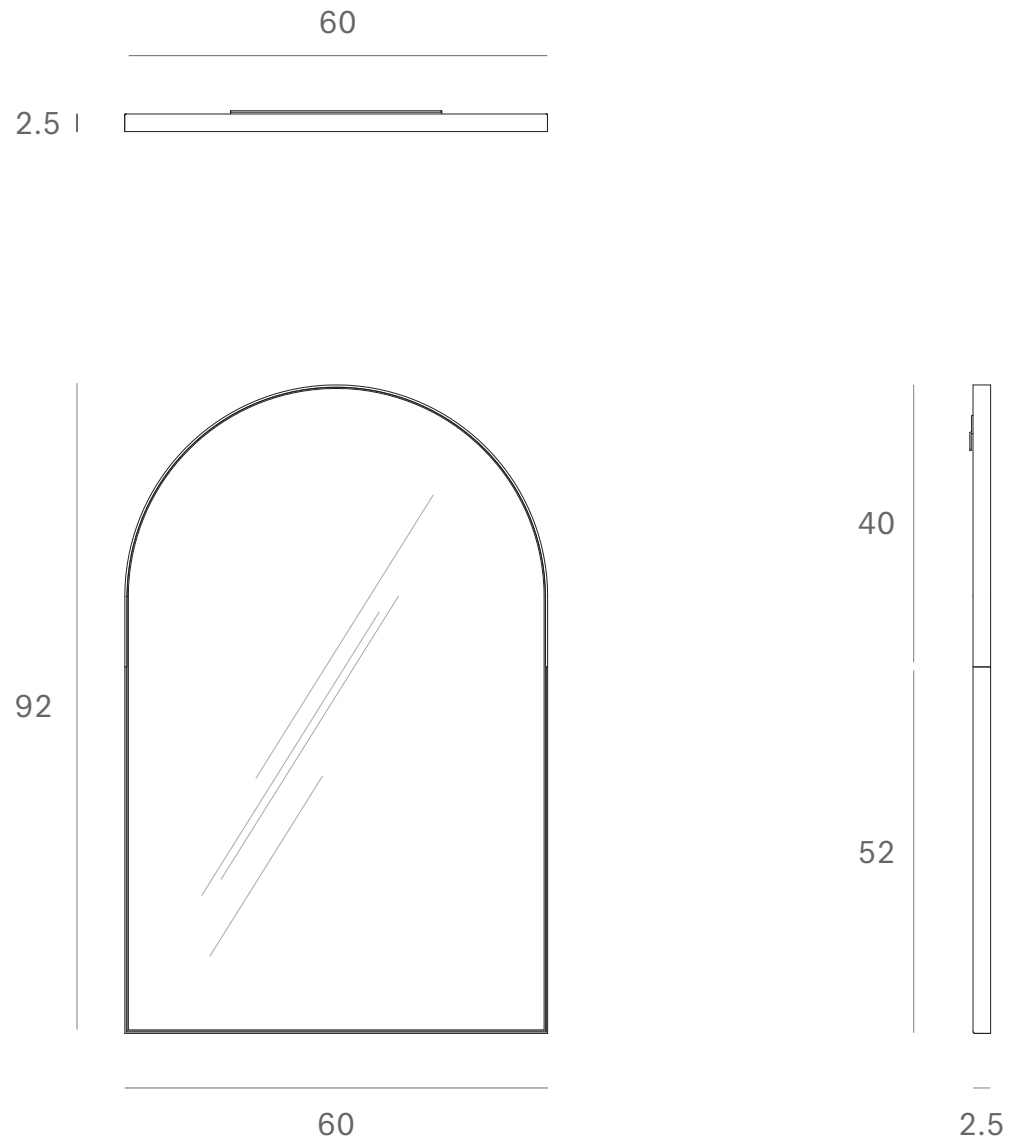

*Ethnicraft*

20608 - Clear Gate wall mirror - medium aged - metal frame - Dimensions (cm)

*Ethnicraft*

20608 - Clear Gate wall mirror - medium aged - metal frame - Dimensions (inches)