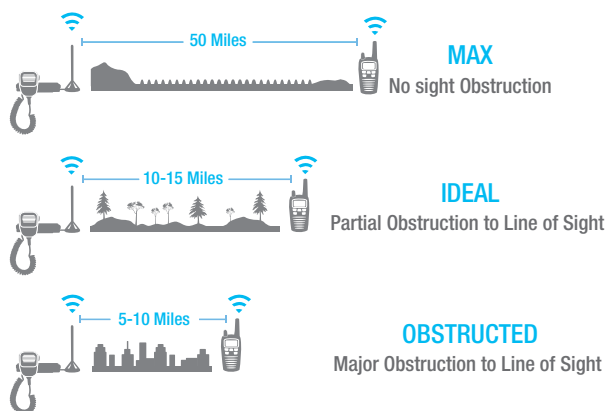

SPECS

MICROMOBILE®
GMRS 2-WAY RADIO

UPC Code	0-46014-50976-4
Product Size (H x W x D)	1.4" x 5" x 4.2"
Product Weight (lbs)	1.3
Gift Box Size (H x W x D)	9.4" x 9.4" x 2.3"
Gift Box Weight (lbs)	2.4
Master Carton Size (H x W x D)	10" x 10" x 10.4"
Master Carton Weight (lbs)	10.9
Master Carton Quantity	4

PACKAGE INCLUDES

- MicroMobile® GMRS 2-Way Radio
- Flip-Frame Detachable Mount
- Mounting Hardware
- Microphone
- Microphone Holder
- Magnetic Mount Antenna with 6 Meter Cable
- 12V Power Cord with Car Adapter
- Quick Start Guide
- Owner's Manual

TALK TO OTHER
HAND HELD
GMRS RADIOS

*These are estimated distances based on field use and advertised ranges. Actual distance may vary.

© Midland Radio Corporation. 5900 Parretta Drive, Kansas City, MO 64120. Ph (816) 241-8500 - Fax (816) 241-5713
Weather and other hazard information brought to you by the National Oceanic and Atmospheric Administration and Environment Canada.

Features and specifications are subject to change without notice.

For more information about our products and accessories, visit our website at midlandusa.com

*Maximum range can only be achieved over water or open rural areas under optimum conditions.

WARNING: Cancer and Reproductive Harm –
www.P65Warnings.ca.gov

midlandusa.com

Reliable Communication
For Every **Adventure**