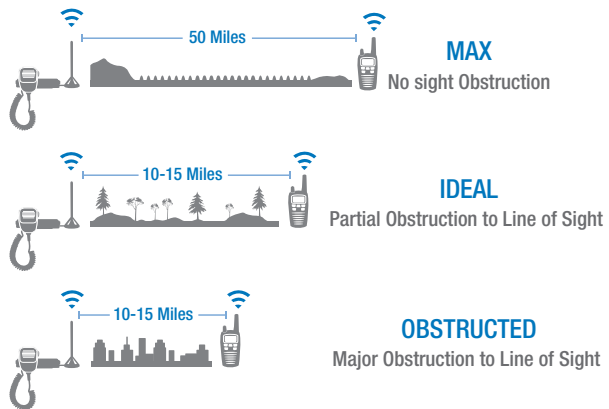

PACKAGE INCLUDES

- One MXT115 MicroMobile® GMRS 2-Way Radio
- One MXTA23 Roll Bar / Mirror Mount
- One MXTA24 6-Meter (19.6 ft.) Antenna Cable
- One MXTA25 3dB Gain "Ghost" Antenna

TALK TO OTHER
HAND HELD
GMRS RADIOS