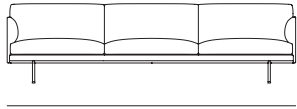

ANSI/BIFMA X5.4-2012  
American National Standard for Office  
Furnishings - Lounge and Public Seating.

Please note that the above mentioned tests  
does not apply for the Outline Daybed and  
the Highback Work Table.

EU/US versions of the Outline Sofa Series  
that are upholstered with a large selection  
of Kvadrat textiles\* are Living Building  
Challenge Compliant as part of Muuto's  
participation in Declare.

**Declare.**

**MUUTO**

3 1/2-SEATER

71 cm / 28"  
SH 40 cm / 15.7"

W 255 cm / 100.4"  
SW 235 cm / 92.5"

84 cm / 33.1"  
SD 62 cm / 24.4"

3-SEATER

71 cm / 28"  
SH 40 cm / 15.7"