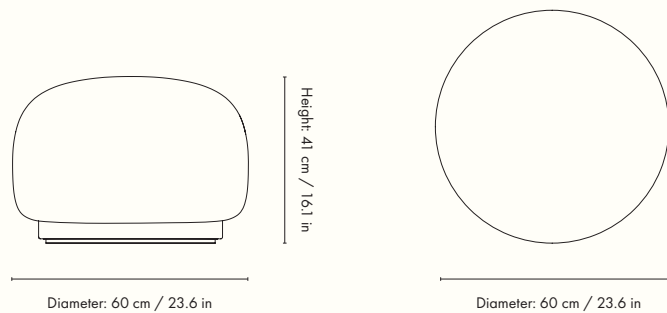

Measurements