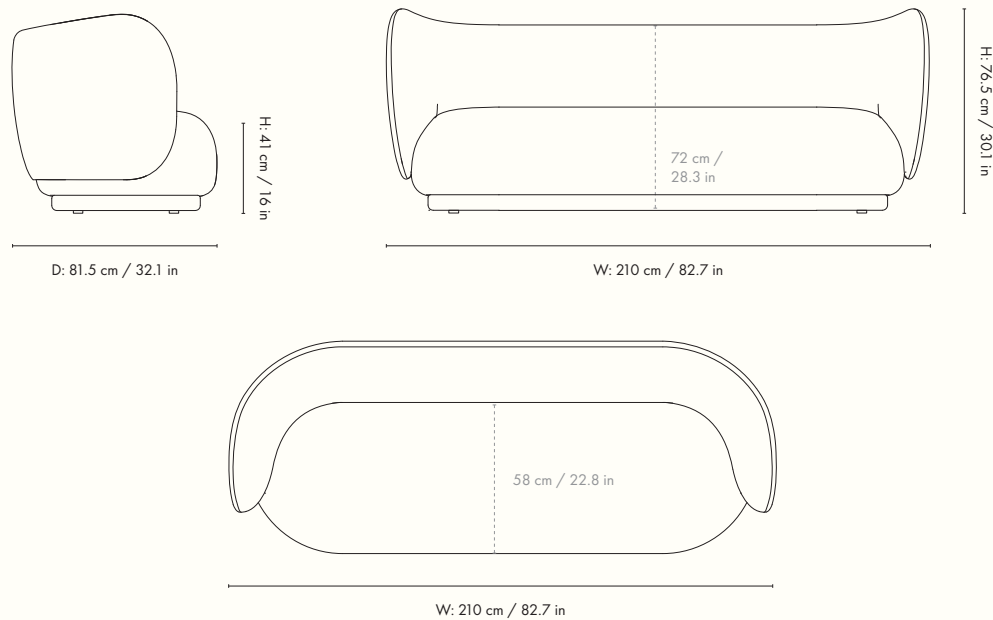

Measurements