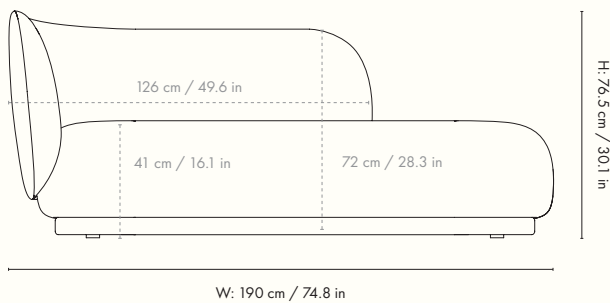

Measurements