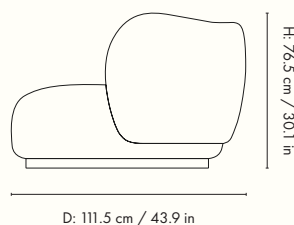

Measurements