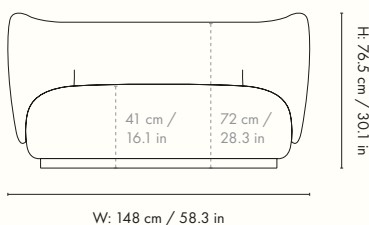

Measurements