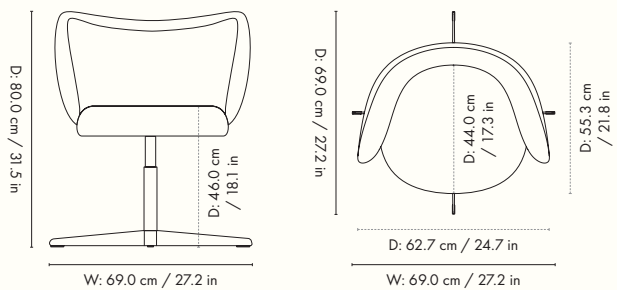

Rico Dining Chair – Swivel base