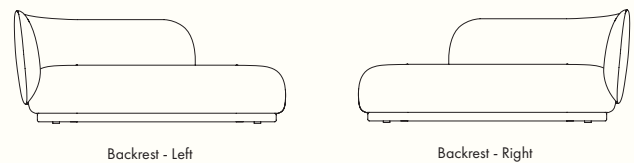

Backrest options

Rico Divan is available with the backrest on the right or left side.

Measurements

Rico Pouf

Design by ferm LIVING

Product details

Manufactured in Italy

Dimensions