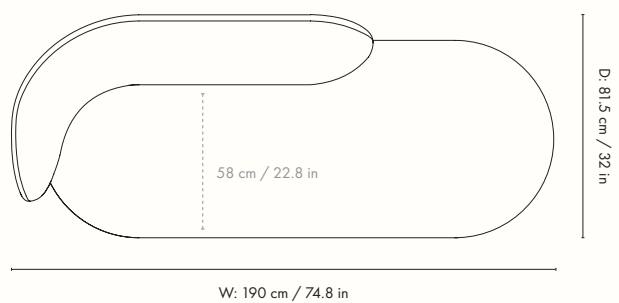

Measurements