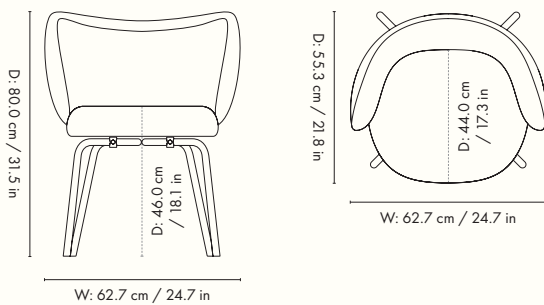

Measurements

Rico Dining Chair – Fixed base