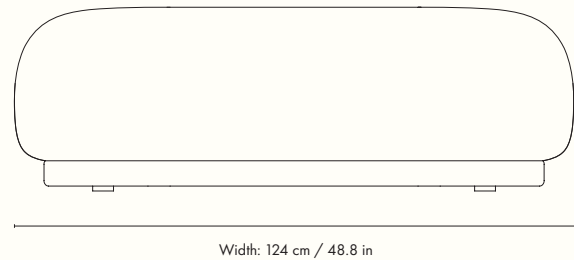

Measurements