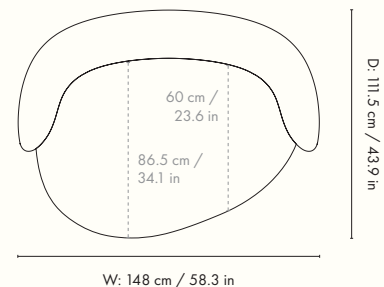

Measurements