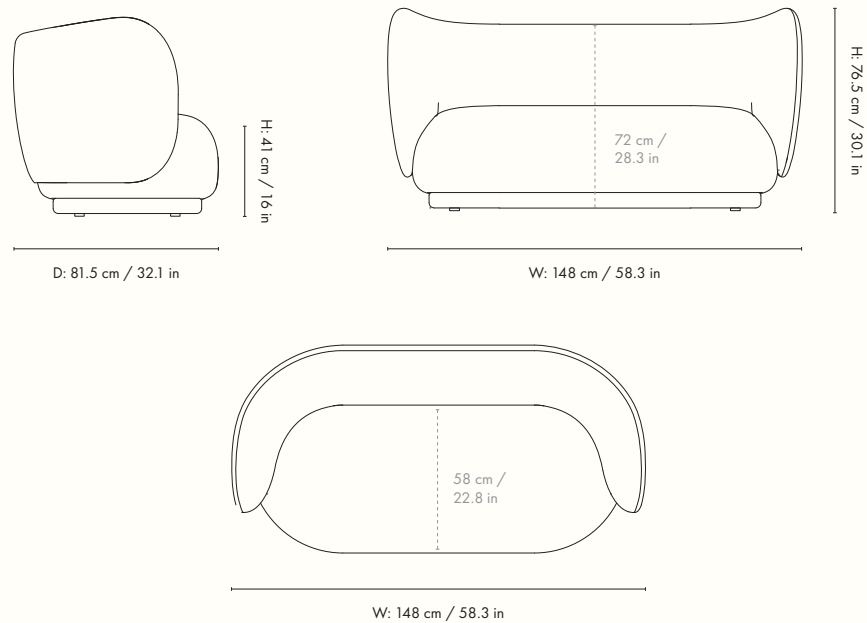

Measurements