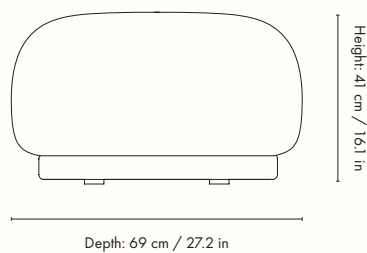

Measurements