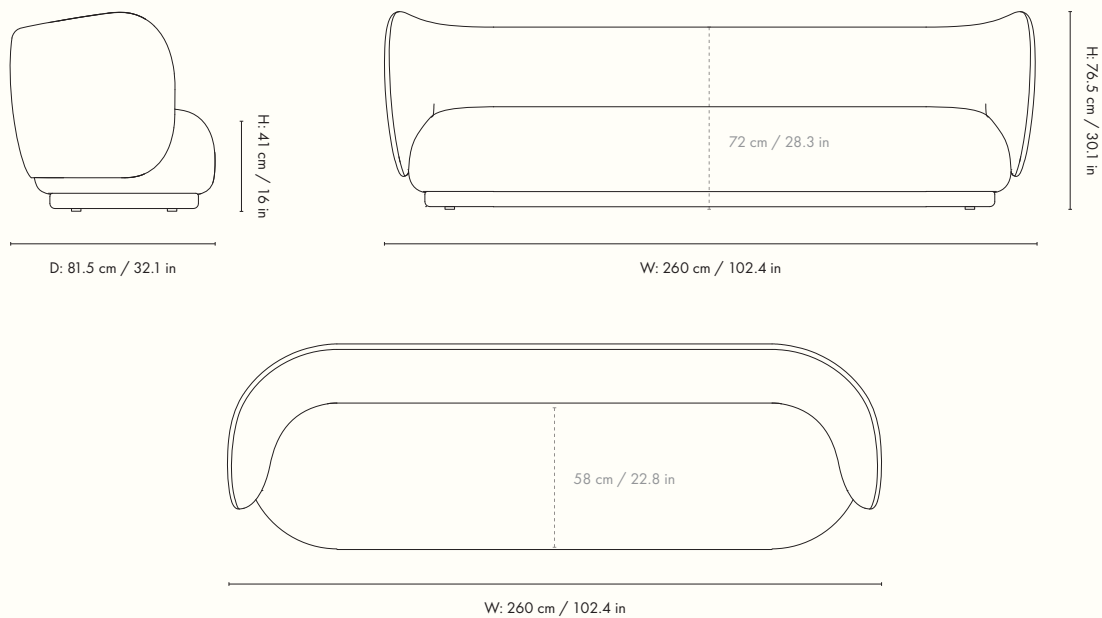

Product details

Manufactured in Italy

Dimensions

Height: 76.5 cm / 30.1 in
Width: 210 cm / 82.7 in
Depth: 81.5 cm / 32.1 in
Back height: 72 cm / 28.3 in
Seat height: 41 cm / 16 in
Seat depth: 58 cm / 22.8 in
Weight: 60.5 kg

Dimensions

Height: 76.5 cm / 30.1 in
Width: 260 cm / 102.4 in
Depth: 81.5 cm / 32.1 in
Back height: 72 cm / 28.3 in
Seat height: 41 cm / 16 in
Seat depth: 58 cm / 22.8 in
Weight: 74.5 kg

Materials and construction

Measurements

NEW

Rico Sofa Curve

Design by ferm LIVING

Product details

Manufactured in Italy
Rico Sofa Curve is available with the seat orientated to the right or left side

Dimensions

Height: 76.5 cm / 30.1 in
Width: 148 cm / 58.3 in
Back height: 72 cm / 28.3 in
Depth: 111.5 cm / 43.9 in
Seat height: 41 cm / 16.1 in
Seat depth: 60-86.5 cm / 23.6-34.1 in
Weight: 43.5 kg

Manufactured in Italy
Backrest on the left or right side

Dimensions

Height: 76.5 cm / 30.1 in
Width: 190 cm / 74.8 in
Back height: 72 cm / 28.3 in
Depth: 81.5 cm / 32 in
Seat height: 41 cm / 16 in
Seat depth: 58 cm / 22.8 in
Weight: 56 kg