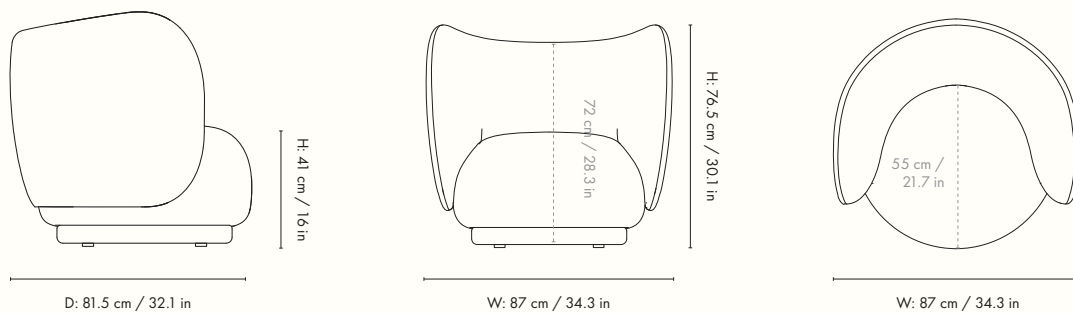

Measurements