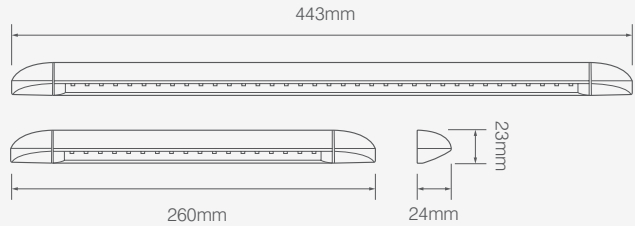

Voltage Range: 12V or 24V

Warranty: 3 years

- Warm white light output (3000K)
- Surface mounted
- Interior or exterior use – IP67 ingress protection
- Durable aluminium housing
- Clear silicon lens
- Low-profile depth of only 24mm

Cable Length: 200mm

SILVER AWNING / SCENE LAMP

23260 12V

23260-24 24V

Overall size: 260mm x 23mm x 24mm Lumens: 240lm (effective), 320lm (raw) Lux value @ 1m (12V / 24V): 80lx / 73lx
Current Draw (13.8V / 28V): 0.38A / 0.14A LED Qty: 18

23450 12V

23450-24 24V

Overall size: 443mm x 23mm x 24mm Lumens: 500lm (effective), 650lm (raw) Lux value @ 1m (12V / 24V): 165lx / 160lx
Current Draw (13.8V / 28V): 0.74A / 0.27A LED Qty: 36

BLACK AWNING / SCENE LAMP

23260BLK 12V

23260BLK-24 24V

Overall size: 260mm x 23mm x 24mm Lumens: 185lm (effective), 320lm (raw) Lux value @ 1m (12V / 24V): 80lx / 73lx
Current Draw (13.8V / 28V): 0.38A / 0.16A LED Qty: 18

23450BLK 12V

23450BLK-24 24V

Overall size: 443mm x 23mm x 24mm Lumens: 385lm (effective), 650lm (raw) Lux value @ 1m (12V / 24V): 165lx / 160lx
Current Draw (13.8V / 28V): 0.74A / 0.32A LED Qty: 36