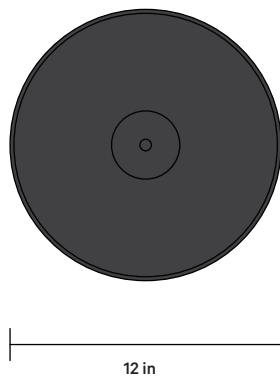

In Common With

FRONT VIEW

TOP VIEW

Tipi's shape may seem obvious, but it taps into an insight that humans have had forever: cone structures make clever, responsible use of their materials.

DETAILS

Materials	Steel, Glass
Bulbs Included (x 2)	E12 / 110 V / 4.5 W / 450 lm / 2700 K Dimmable
Lead Time	4 Weeks
Max Wattage	10 W
Certifications	

SHADE FINISH OPTIONS

● Black ● Bone ● Oxide Red ● Reed Green ● Peach

BASE FINISH OPTIONS

● Black ● Bone ● Oxide Red ● Reed Green ● Peach

NOTES

1. Comes with 10 feet of black rubber cord.
2. A rotary dimmer switch is built into the base of the light fixture.