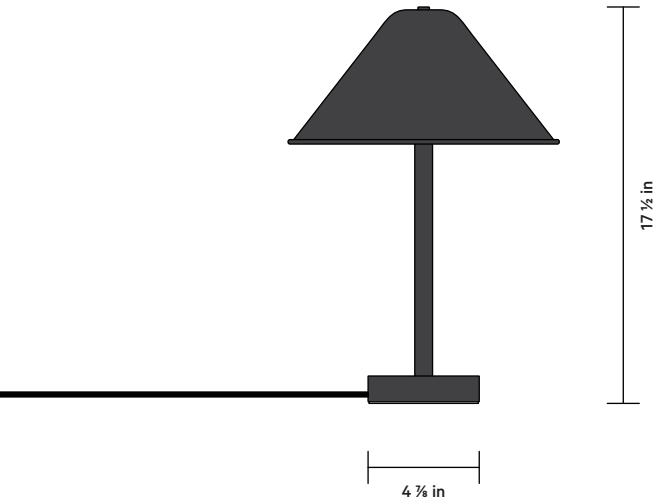

In Common With

FRONT VIEW

TOP VIEW

Tipi's shape may seem obvious, but it taps into an insight that humans have had forever: cone structures make clever, responsible use of their materials.

DETAILS

Materials	Steel, Glass
Bulbs Included (x 2)	E12 / 110 V / 4.5 W / 450 lm / 2700 K Dimmable
Lead Time	4 Weeks
Max Wattage	10 W
Certifications	

SHADE FINISH OPTIONS

● Black ● Bone ● Oxide Red ● Reed Green ● Peach

BASE FINISH OPTIONS

● Black ● Bone ● Oxide Red ● Reed Green ● Peach

NOTES

1. Comes with 10 feet of black rubber cord.
2. A rotary dimmer switch is built into the base of the light fixture.